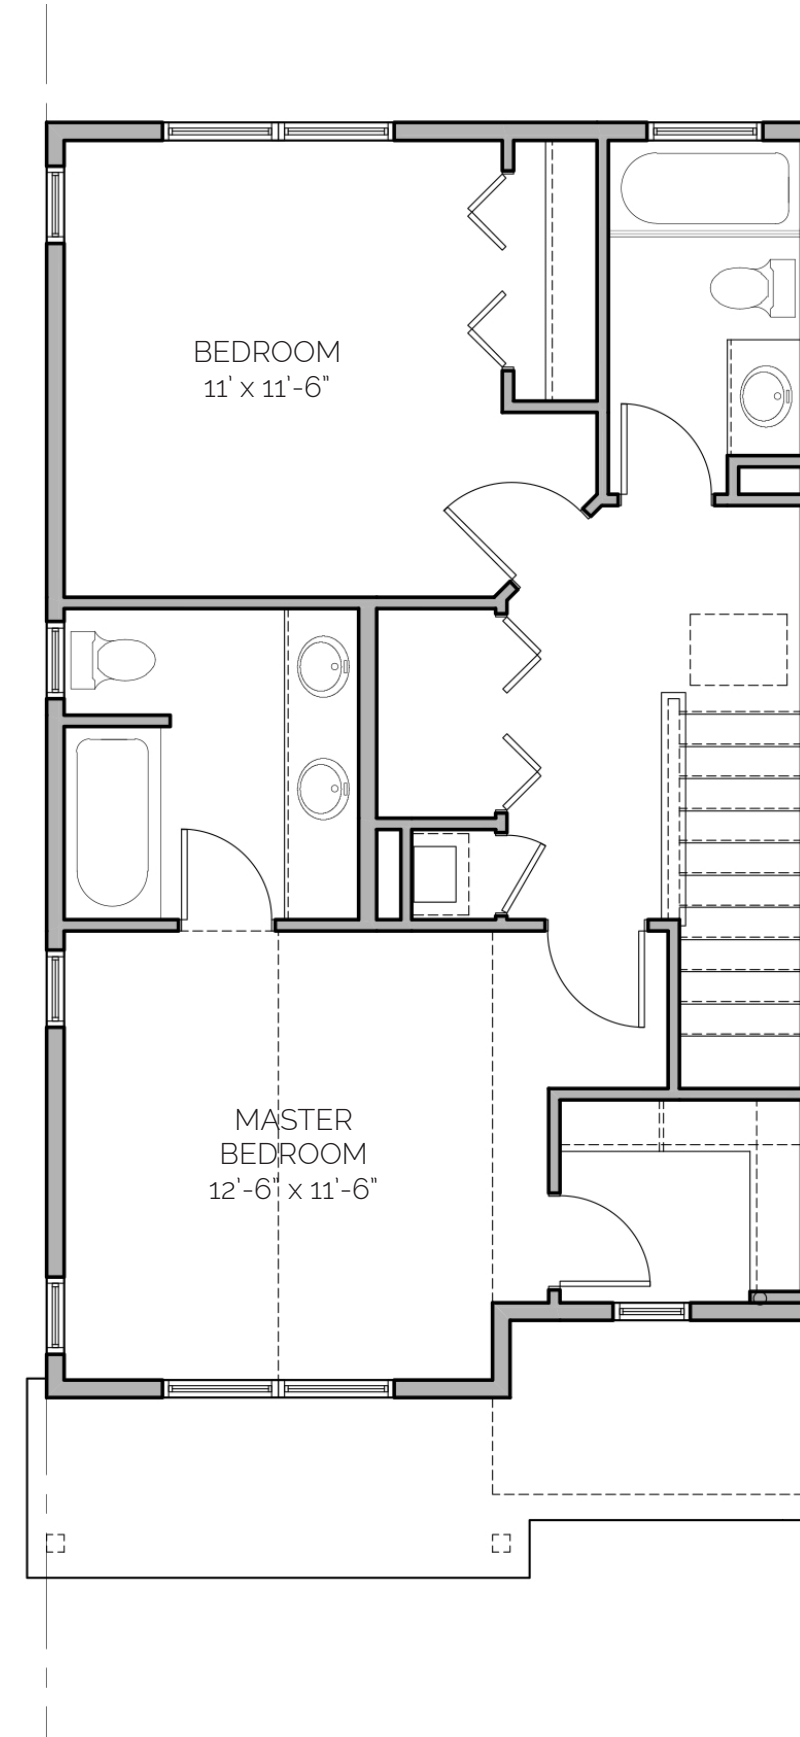

TOWNHOME
ROSE END UNIT
 3 Bed / 2.5 Bath / 1,526 SF

BLVDWAY
 COMMUNITIES

ROSE - SIDE

ROSE | ROSEBUD B | ROSE | PRIMROSE

GROUND FLOOR

SECOND FLOOR

THIRD FLOOR