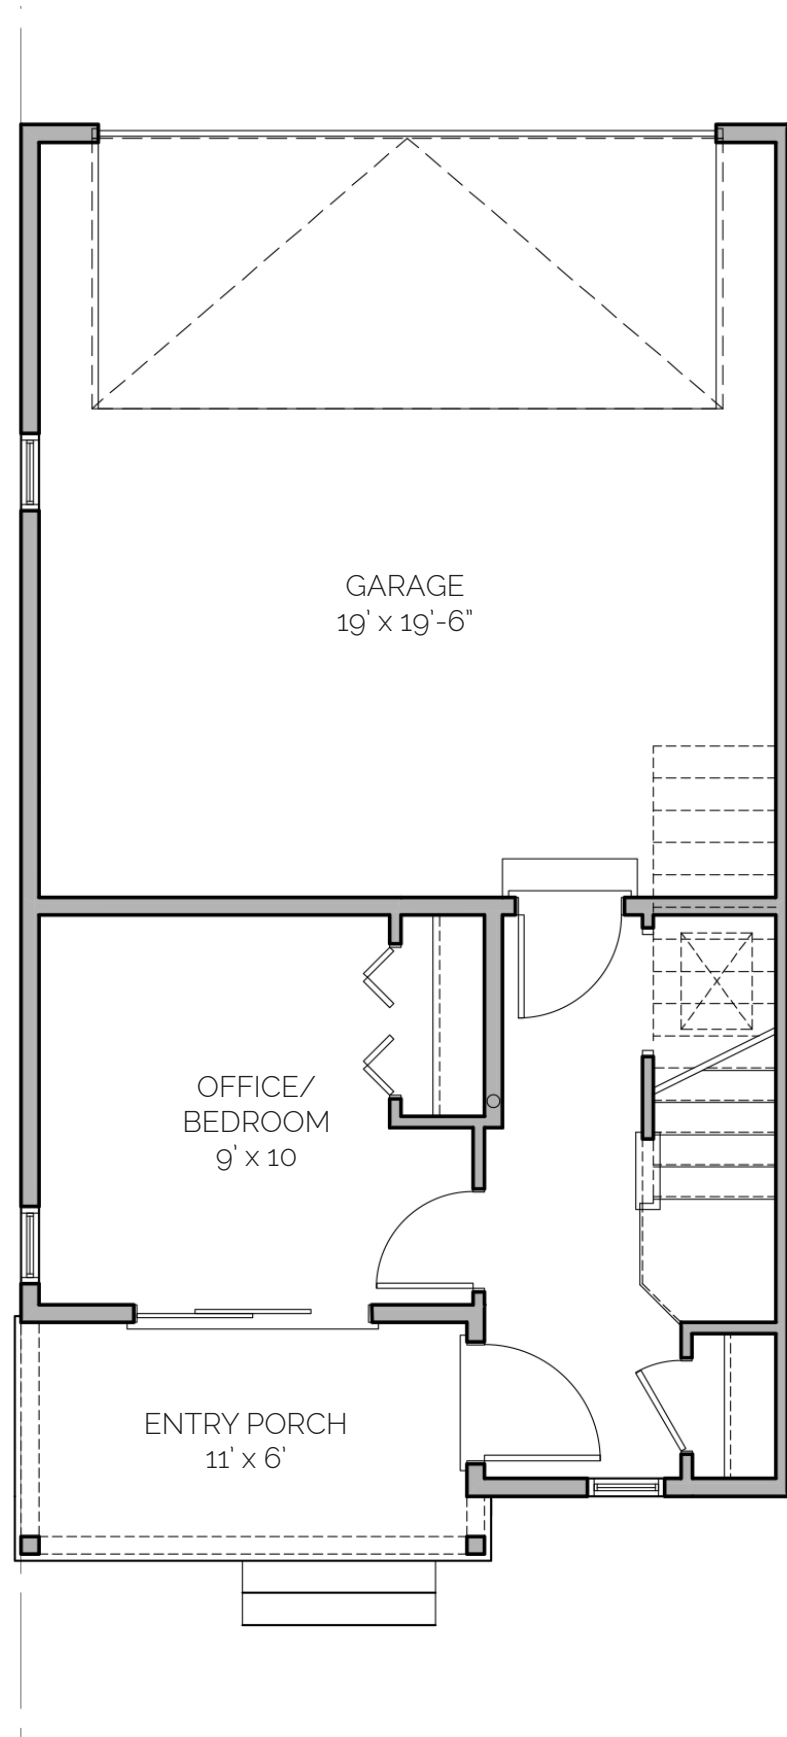

TOWNHOME
ROSE END UNIT
 3 Bed / 2.5 Bath / 1,526 SF

BLVDWAY
 COMMUNITIES

ROSE - SIDE

ROSE | ROSEBUD B | ROSE | PRIMROSE

GROUND FLOOR

SECOND FLOOR

THIRD FLOOR