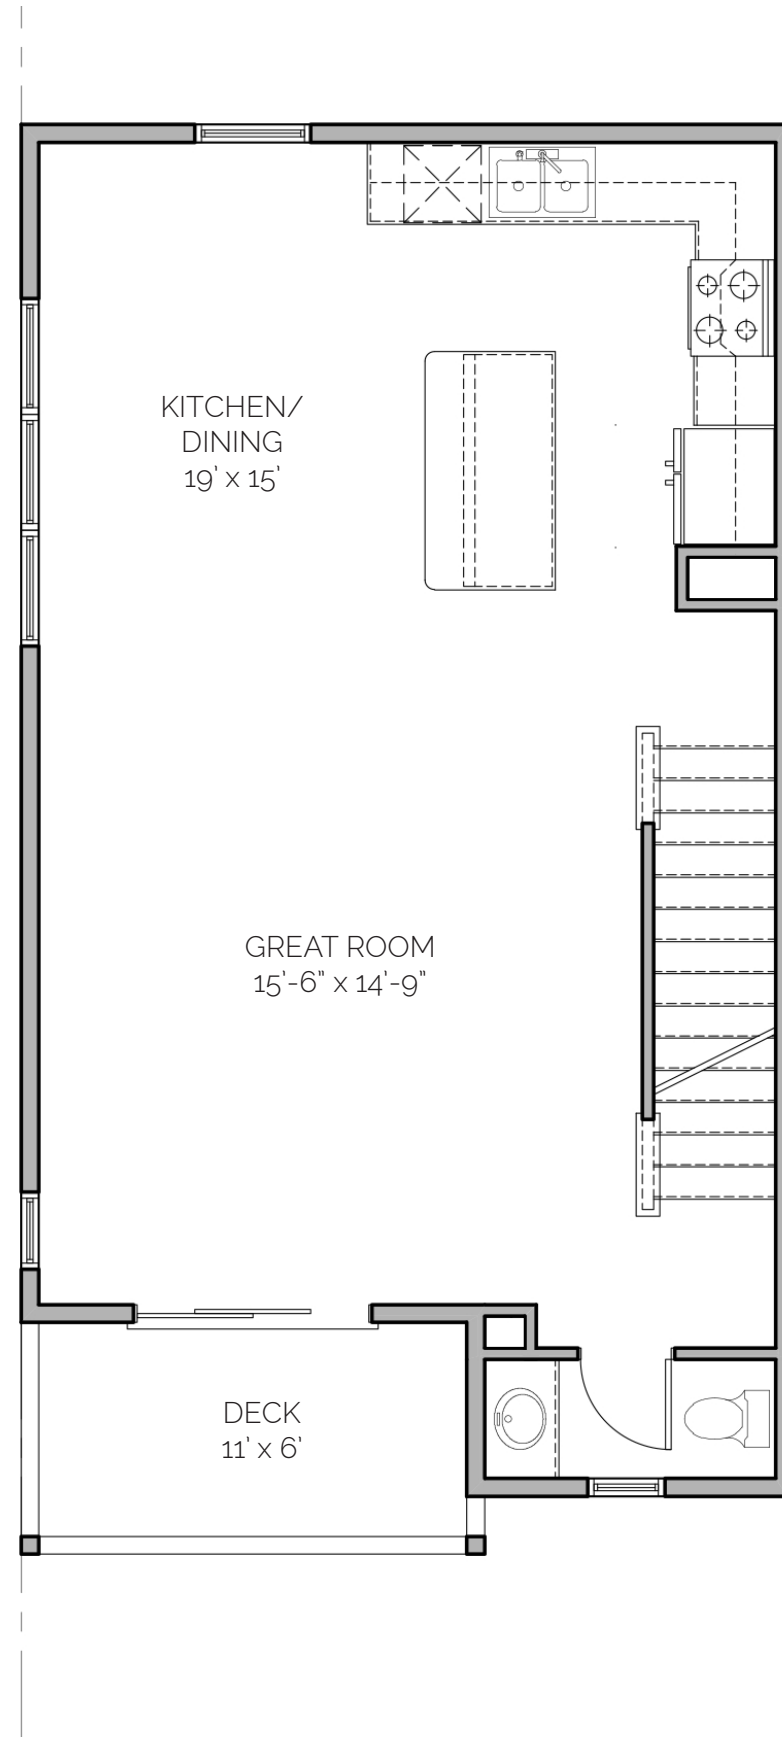

TOWNHOME
ROSE END UNIT
 3 Bed / 2.5 Bath / 1,526 SF

BLVDWAY
 COMMUNITIES

ROSE - SIDE

ROSE | ROSEBUD B | ROSE | PRIMROSE

GROUND FLOOR

SECOND FLOOR

THIRD FLOOR