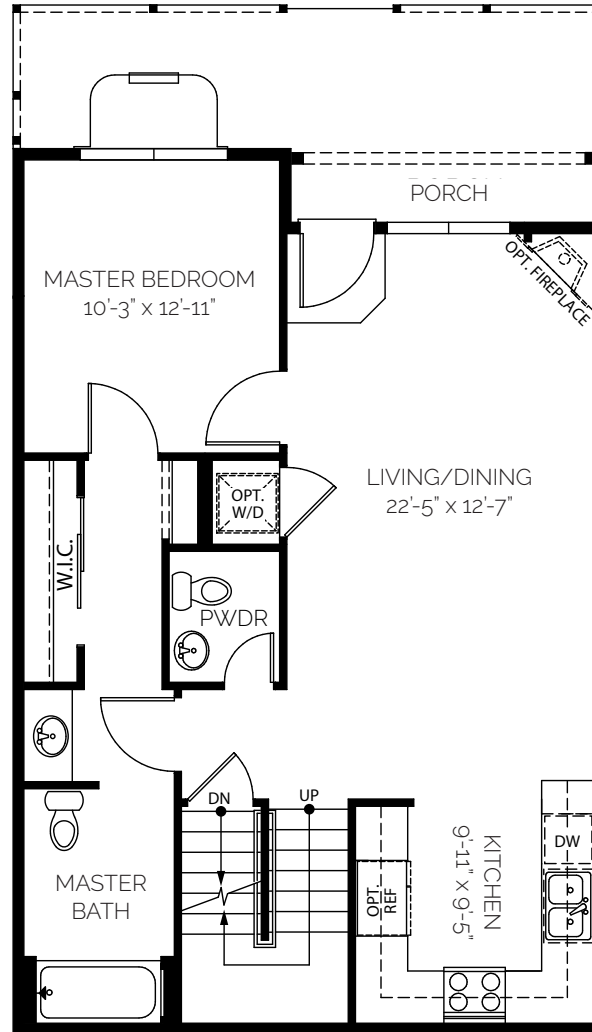

**LINDEN**

2 Bed + Loft / 3.5 Bath  
1,580 FINISHED SQ FT /  
2,408 TOTAL SQ FT

**BASEMENT**

**MAIN FLOOR**

**UPPER FLOOR**