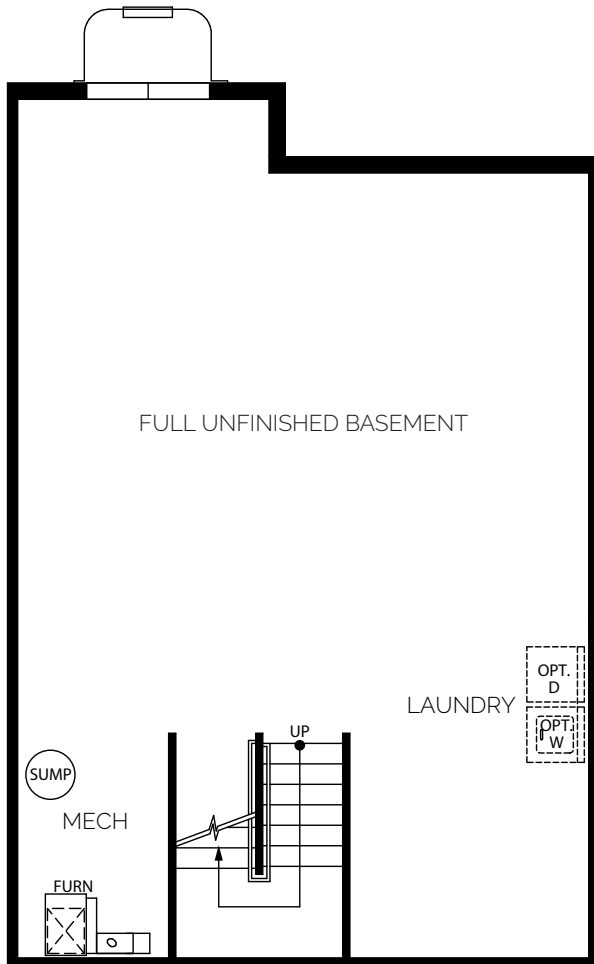

**LINDEN**

2 Bed + Loft / 3.5 Bath  
1,580 FINISHED SQ FT /  
2,408 TOTAL SQ FT

**BASEMENT**

**MAIN FLOOR**

**UPPER FLOOR**