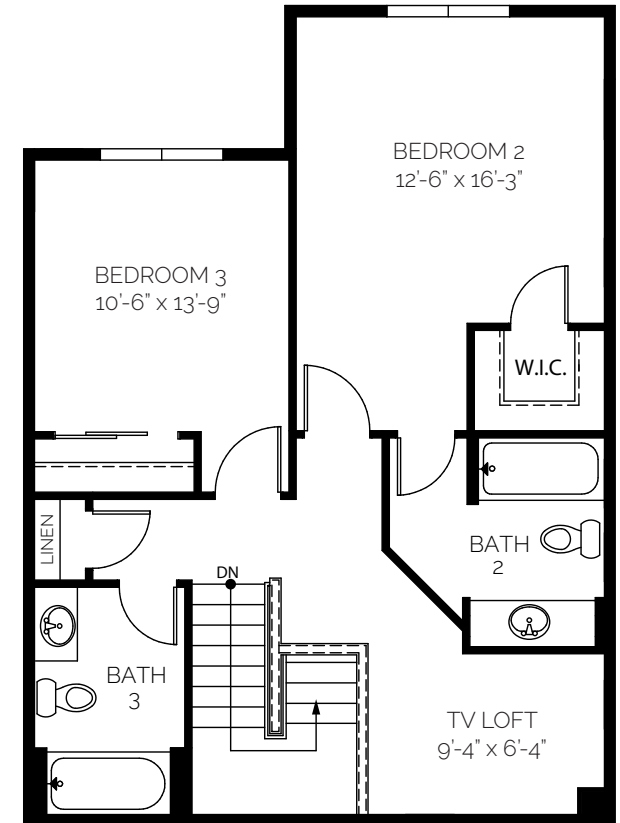

**LINDEN**

2 Bed + Loft / 3.5 Bath  
1,580 FINISHED SQ FT /  
2,408 TOTAL SQ FT

**BASEMENT**

**MAIN FLOOR**

**UPPER FLOOR**