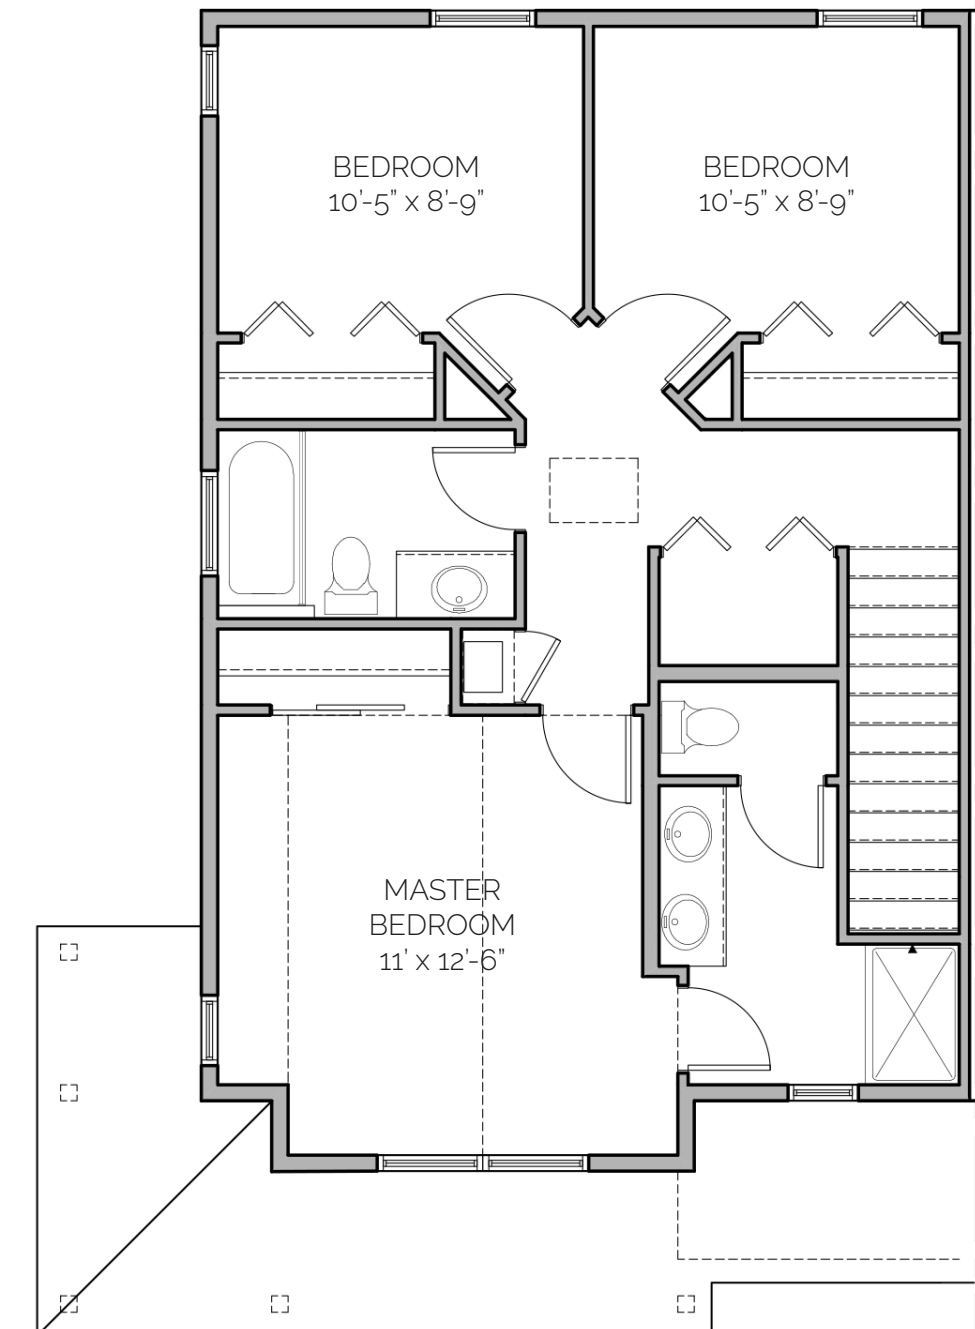

TOWNHOME

**PRIMROSE**

4 Bed / 2.5 Bath / 1,645 SF

**BLVDWAY**  
COMMUNITIES

PRIMROSE - SIDE

PRIMROSE

ROSEBUD B

PRIMROSE

GROUND FLOOR

SECOND FLOOR

THIRD FLOOR

SMALL GROUND FLOOR PORCH - 1,661 SF

SMALL SECOND FLOOR PORCH