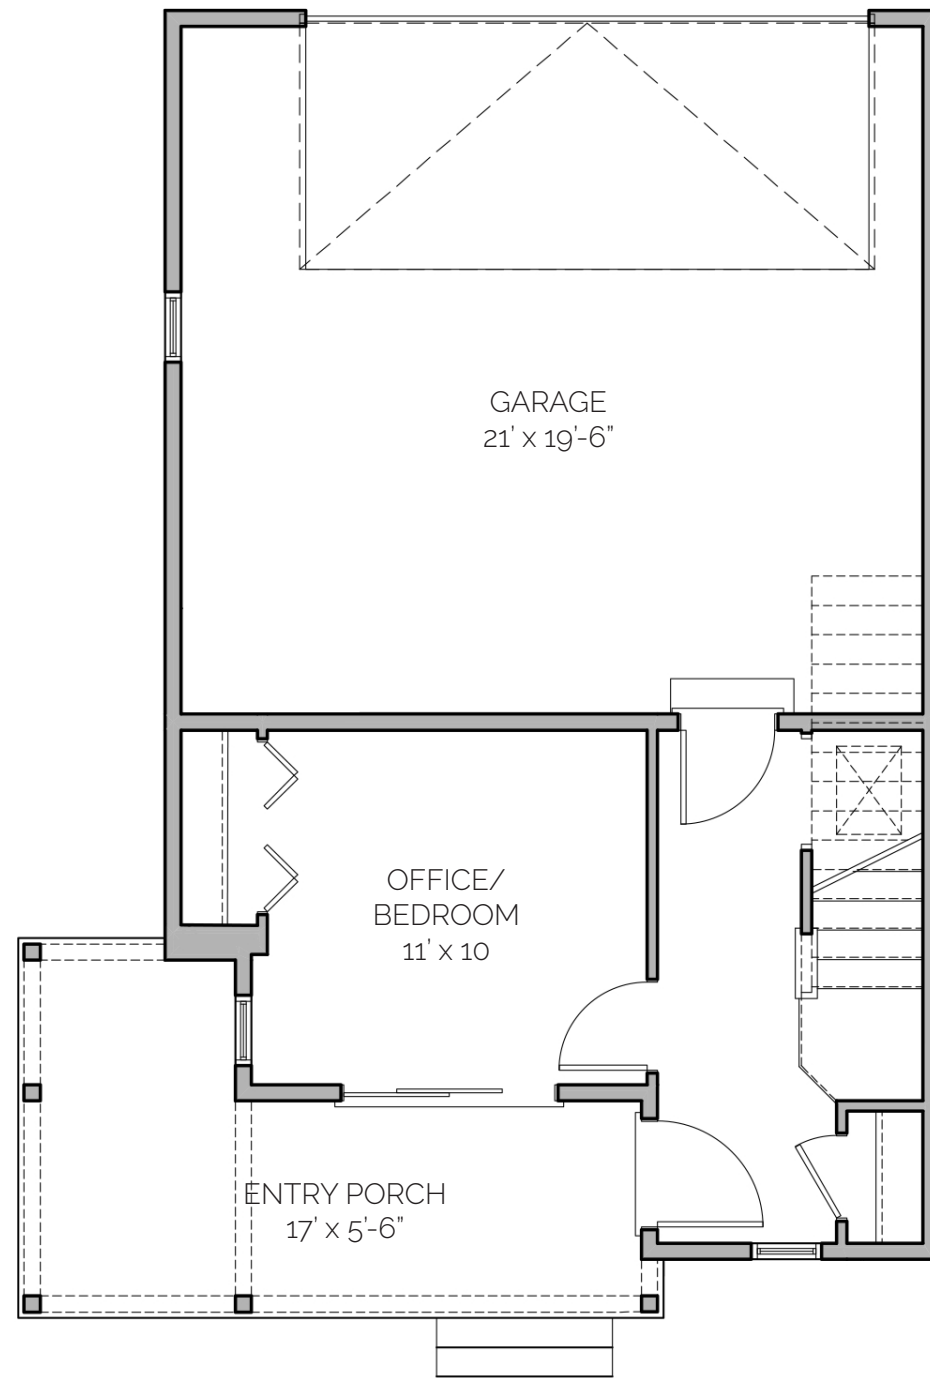

TOWNHOME

**PRIMROSE**

4 Bed / 2.5 Bath / 1,645 SF

**BLVDWAY**  
COMMUNITIES

PRIMROSE - SIDE

PRIMROSE

ROSEBUD B

PRIMROSE

GROUND FLOOR

SECOND FLOOR

THIRD FLOOR

SMALL GROUND FLOOR PORCH - 1,661 SF

SMALL SECOND FLOOR PORCH