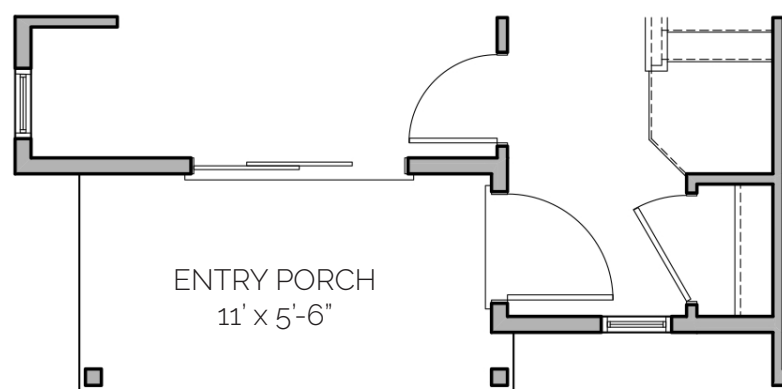

TOWNHOME

**PRIMROSE**

4 Bed / 2.5 Bath / 1,645 SF

**BLVDWAY**  
COMMUNITIES

PRIMROSE - SIDE

PRIMROSE

ROSEBUD B

PRIMROSE

GROUND FLOOR

SECOND FLOOR

THIRD FLOOR

SMALL GROUND FLOOR PORCH - 1,661 SF

SMALL SECOND FLOOR PORCH