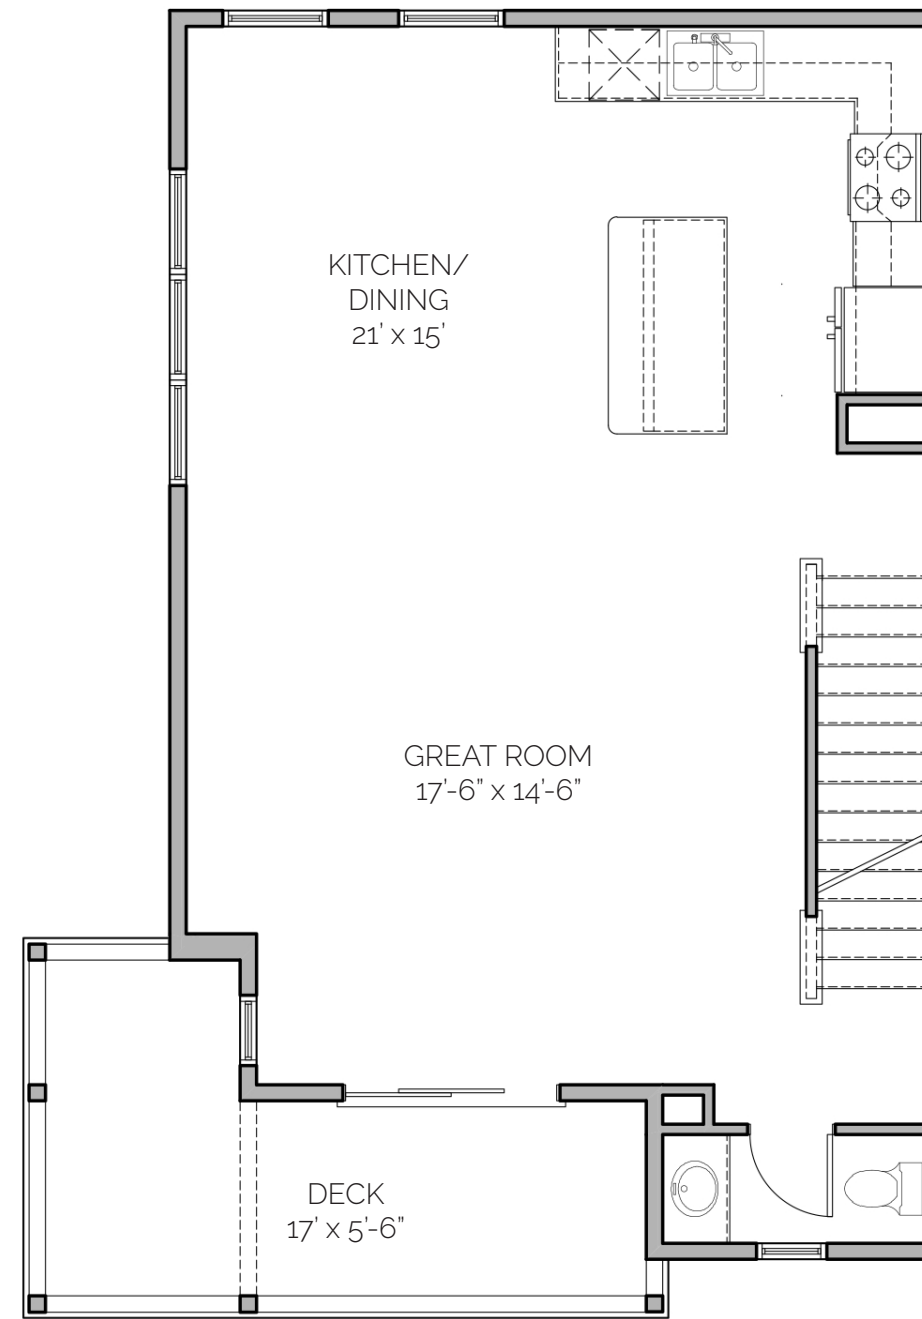

TOWNHOME

**PRIMROSE**

4 Bed / 2.5 Bath / 1,645 SF

**BLVDWAY**  
COMMUNITIES

PRIMROSE - SIDE

PRIMROSE

ROSEBUD B

PRIMROSE

GROUND FLOOR

SECOND FLOOR

THIRD FLOOR

SMALL GROUND FLOOR PORCH - 1,661 SF

SMALL SECOND FLOOR PORCH