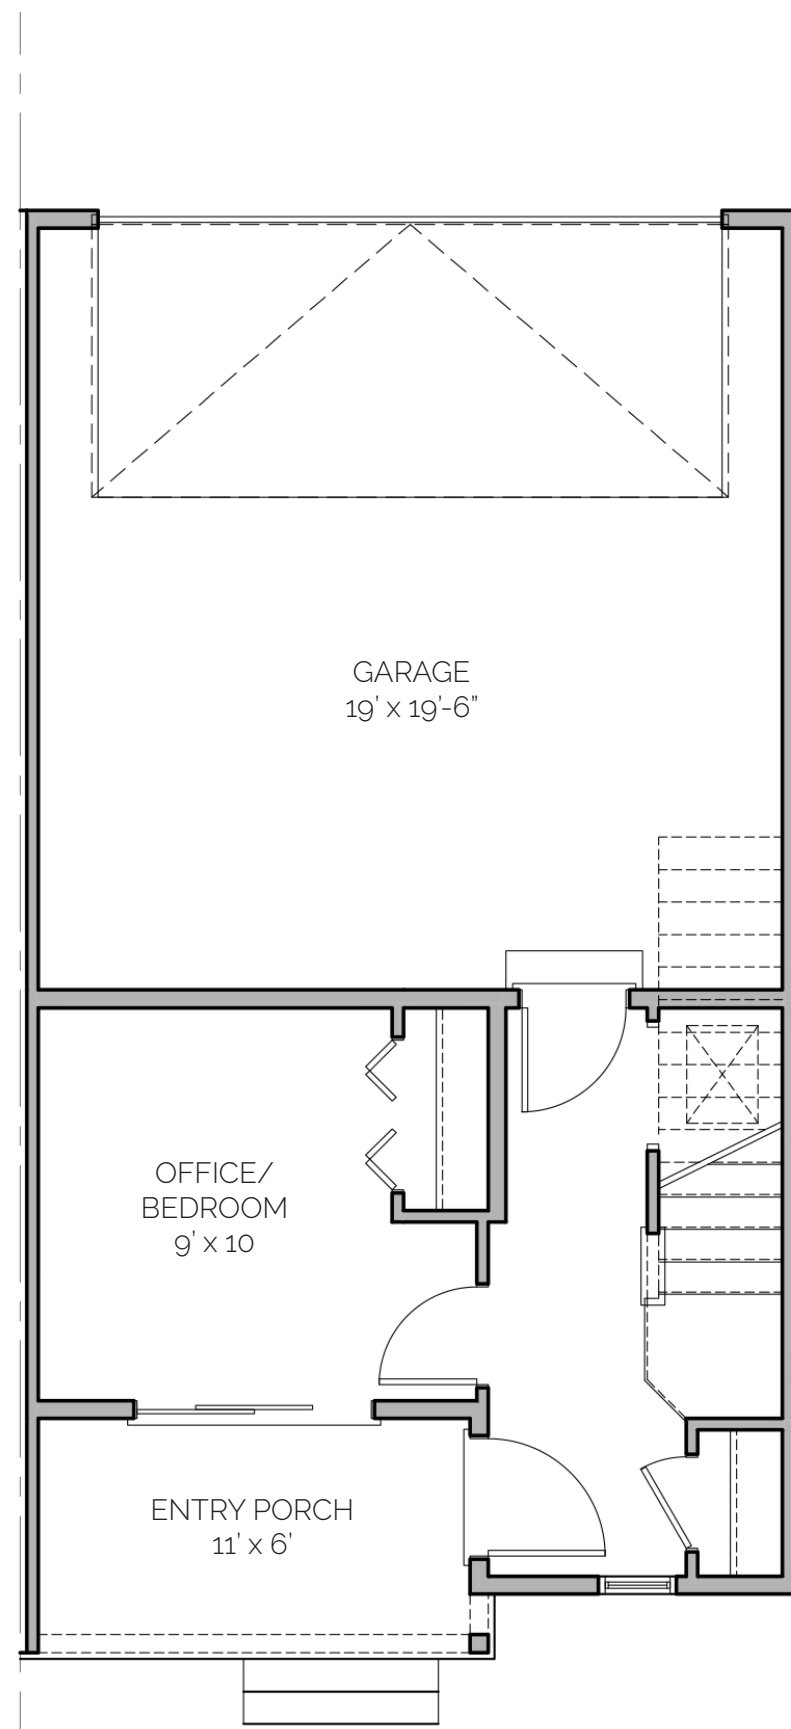

TOWNHOME  
**ROSE INTERIOR UNIT**  
3 Bed / 2.5 Bath / 1,526 SF

**BLVDWAY**  
COMMUNITIES

ROSE - SIDE

ROSE | ROSEBUD B | ROSE | PRIMROSE

GROUND FLOOR

SECOND FLOOR

THIRD FLOOR