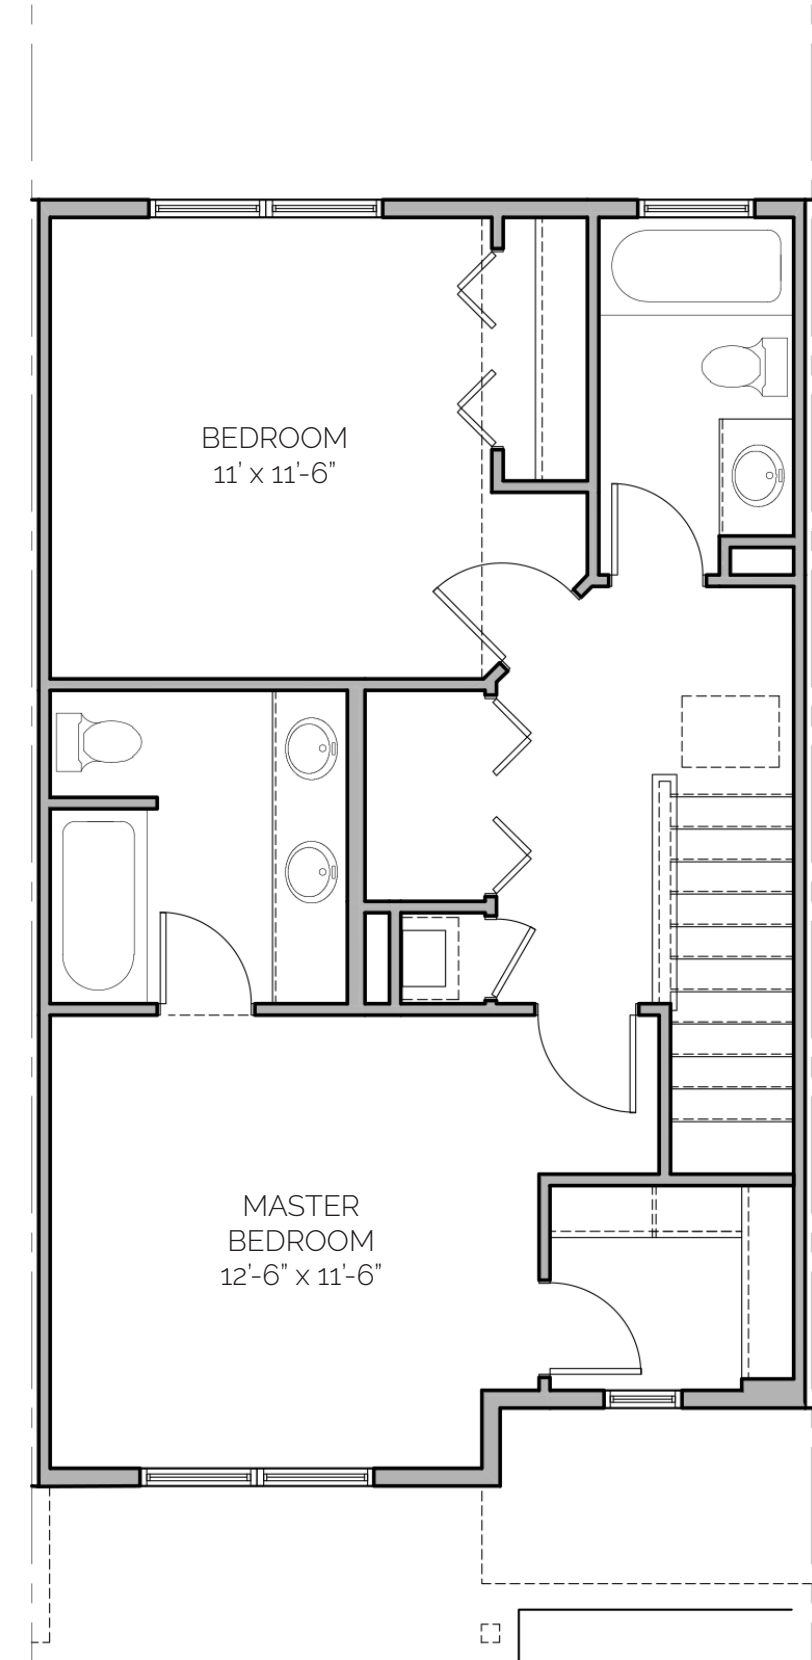

TOWNHOME  
**ROSE INTERIOR UNIT**  
3 Bed / 2.5 Bath / 1,526 SF

**BLVDWAY**  
COMMUNITIES

ROSE - SIDE

ROSE | ROSEBUD B | ROSE | PRIMROSE

GROUND FLOOR

SECOND FLOOR

THIRD FLOOR