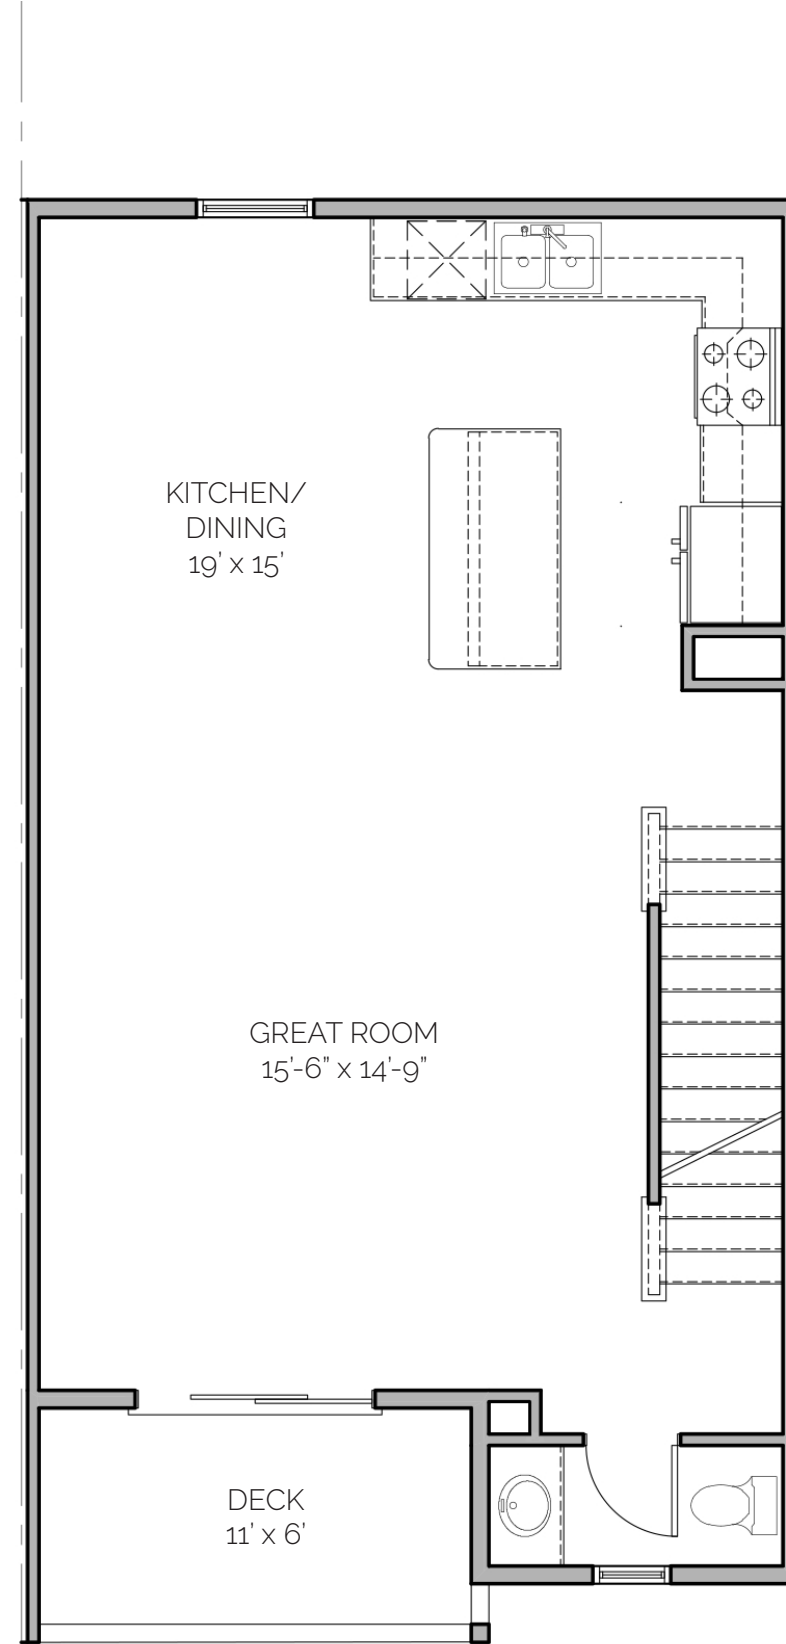

TOWNHOME  
**ROSE INTERIOR UNIT**  
3 Bed / 2.5 Bath / 1,526 SF

**BLVDWAY**  
COMMUNITIES

ROSE - SIDE

ROSE | ROSEBUD B | ROSE | PRIMROSE

GROUND FLOOR

SECOND FLOOR

THIRD FLOOR