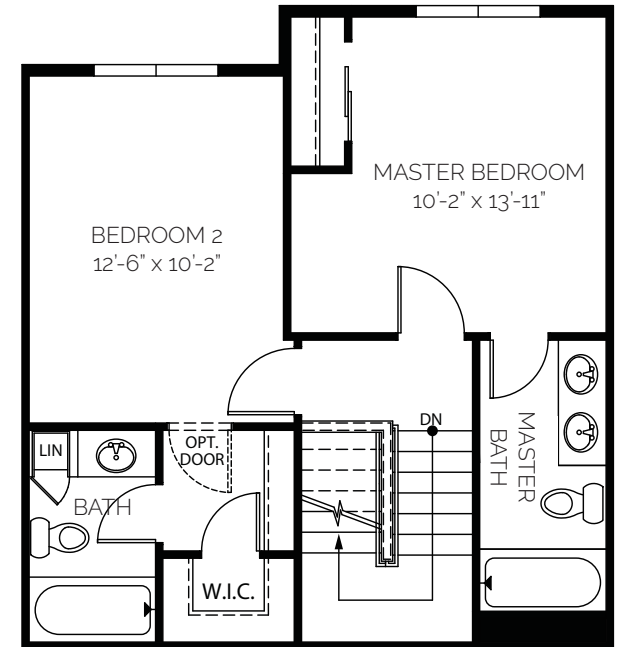

BIRCH
2 Bed / 2.5 Bath
1,142 FINISHED SQ FT /
1,769 TOTAL SQ FT

BLVDWAY
COMMUNITIES

BASEMENT

MAIN FLOOR

UPPER FLOOR