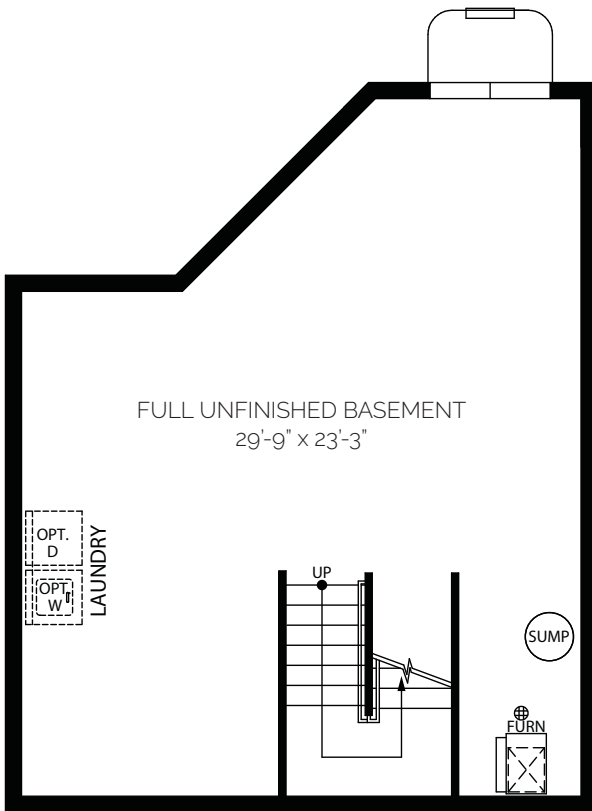

BIRCH
2 Bed / 2.5 Bath
1,142 FINISHED SQ FT /
1,769 TOTAL SQ FT

BLVDWAY
COMMUNITIES

BASEMENT

MAIN FLOOR

UPPER FLOOR