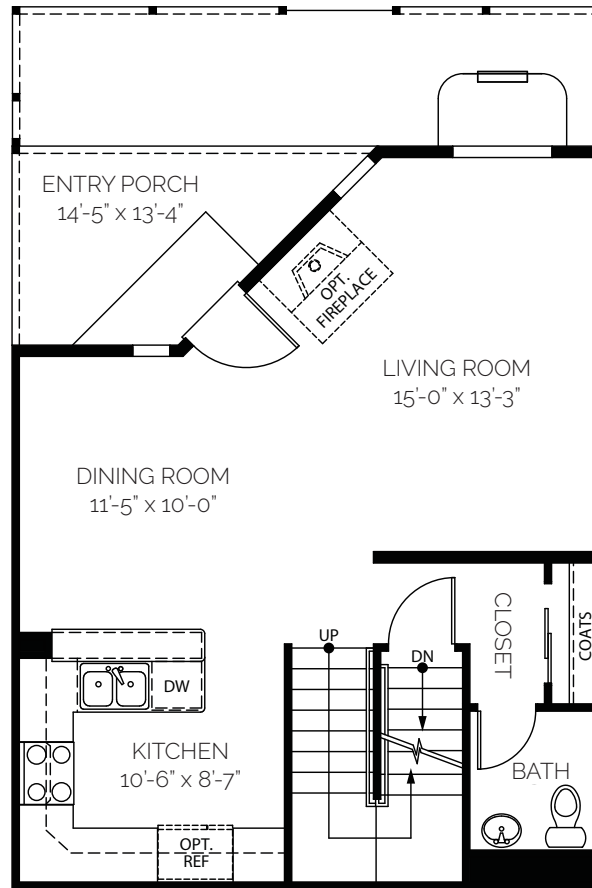

BIRCH
2 Bed / 2.5 Bath
1,142 FINISHED SQ FT /
1,769 TOTAL SQ FT

BLVDWAY
COMMUNITIES

BASEMENT

MAIN FLOOR

UPPER FLOOR