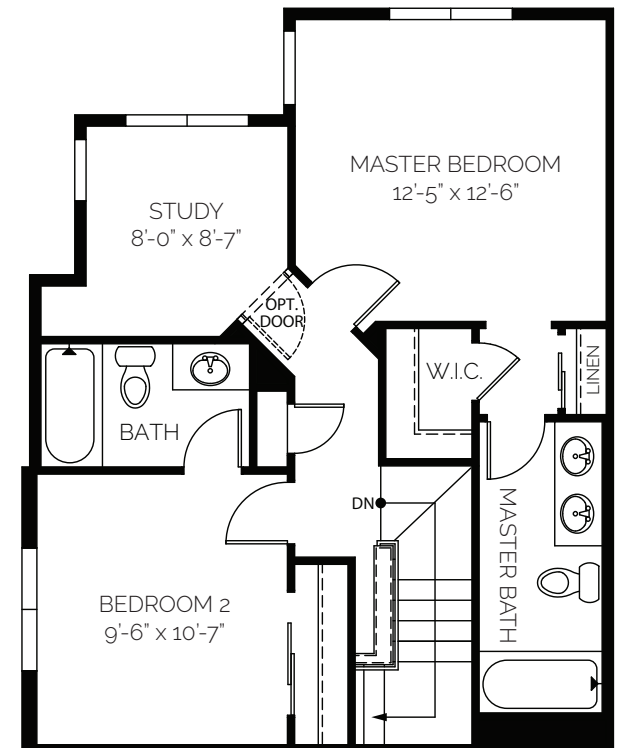

ASH
2 Bed + Study / 2.5 Bath
1,241 FINISHED SQ FT /
1,864 TOTAL SQ FT

BLVDWAY
COMMUNITIES

BASEMENT

MAIN FLOOR

UPPER FLOOR