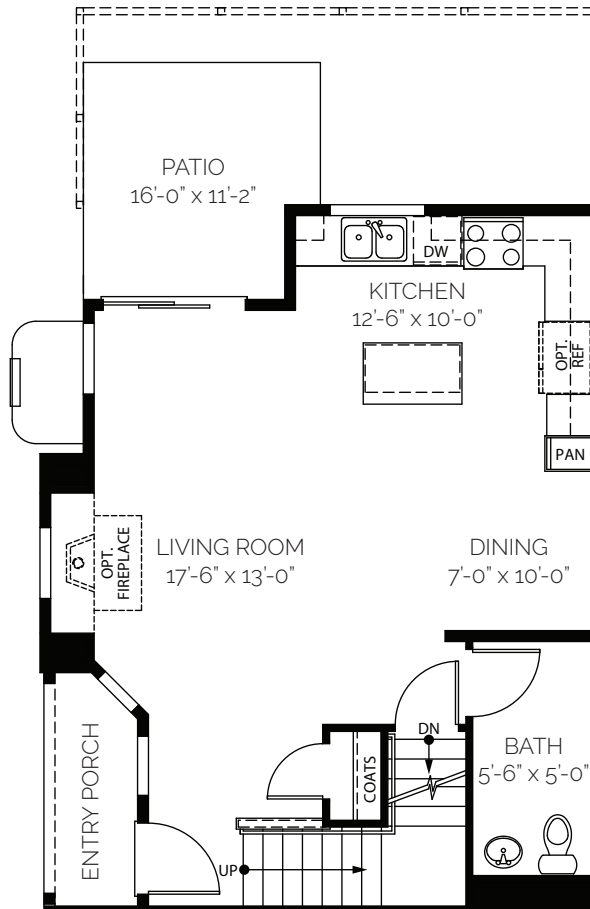

ASH
2 Bed + Study / 2.5 Bath
1,241 FINISHED SQ FT /
1,864 TOTAL SQ FT

BLVDWAY
COMMUNITIES

BASEMENT

MAIN FLOOR

UPPER FLOOR