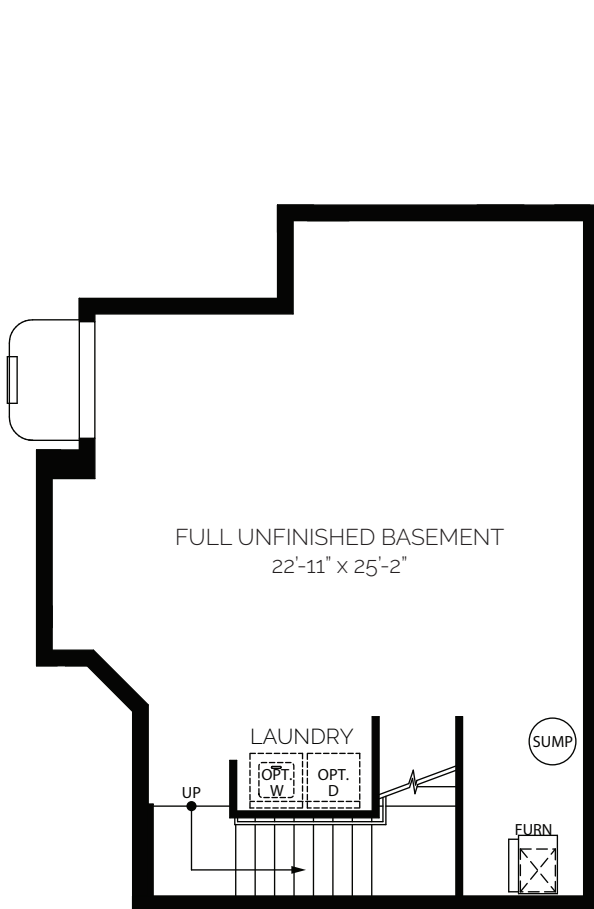

ASH
2 Bed + Study / 2.5 Bath
1,241 FINISHED SQ FT /
1,864 TOTAL SQ FT

BLVDWAY
COMMUNITIES

BASEMENT

MAIN FLOOR

UPPER FLOOR