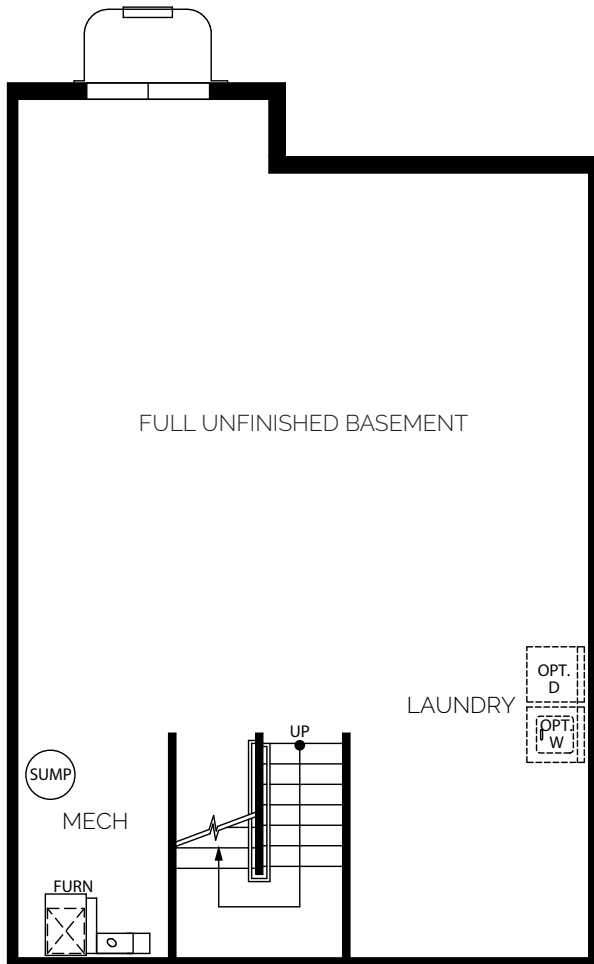

LINDEN

2 Bed + Loft / 3.5 Bath
 1,580 FINISHED SQ FT /
 2,408 TOTAL SQ FT

BASEMENT

MAIN FLOOR

UPPER FLOOR