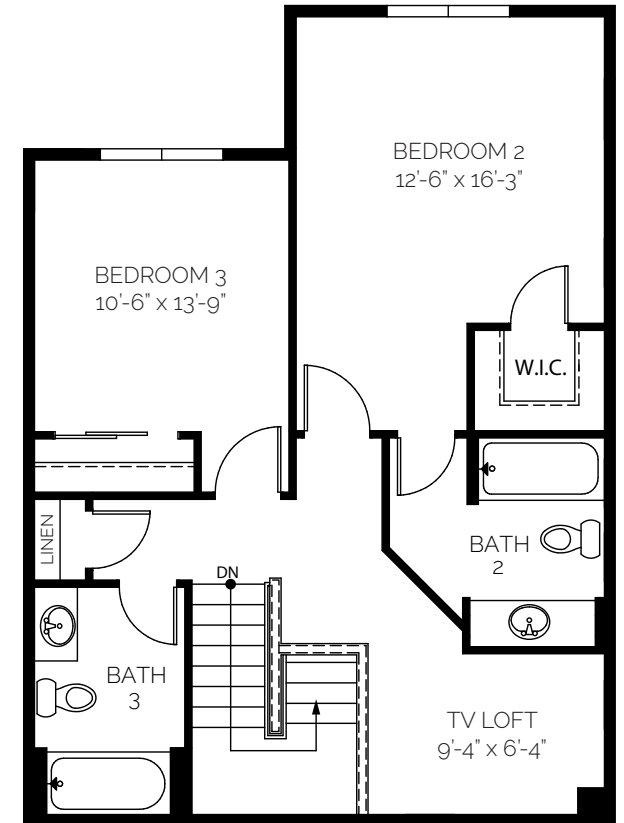

LINDEN

2 Bed + Loft / 3.5 Bath
 1,580 FINISHED SQ FT /
 2,408 TOTAL SQ FT

BASEMENT

MAIN FLOOR

UPPER FLOOR