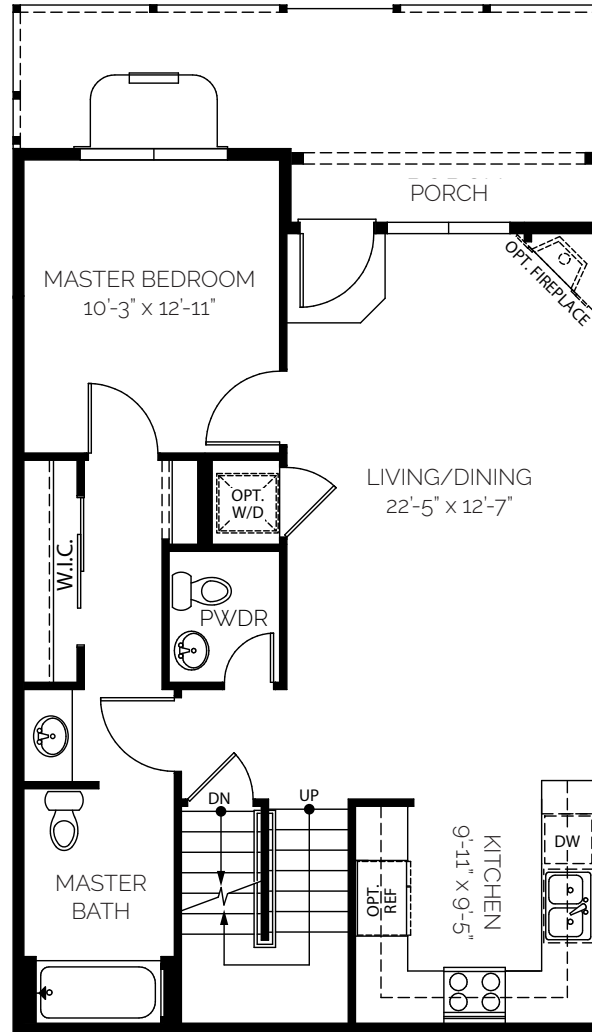

LINDEN

2 Bed + Loft / 3.5 Bath
 1,580 FINISHED SQ FT /
 2,408 TOTAL SQ FT

BASEMENT

MAIN FLOOR

UPPER FLOOR