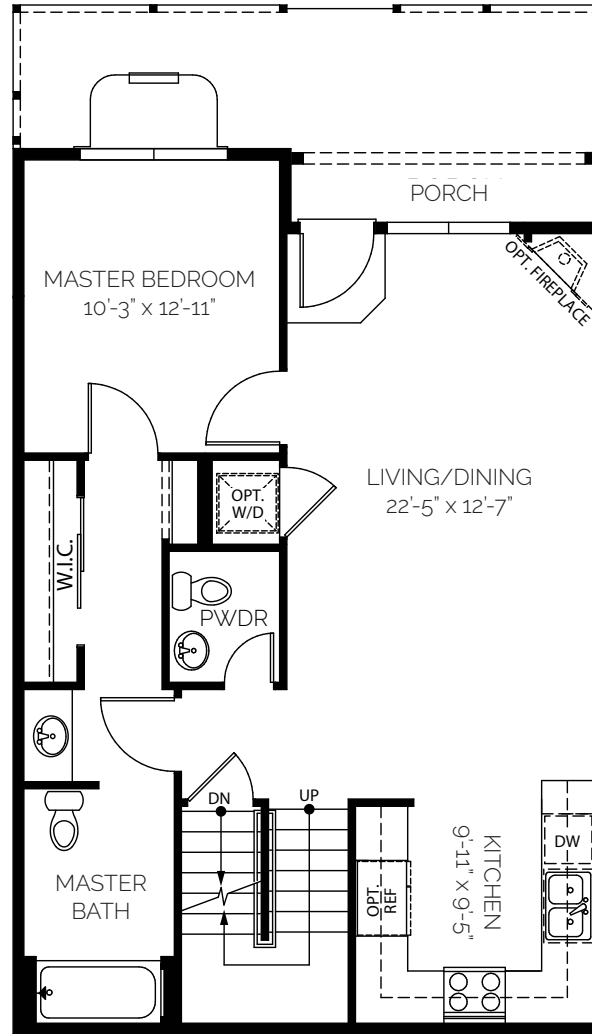

LINDEN

3 Bed + Loft / 3.5 Bath
 1,573 FINISHED SQ FT /
 2,408 TOTAL SQ FT

BASEMENT

MAIN FLOOR

UPPER FLOOR