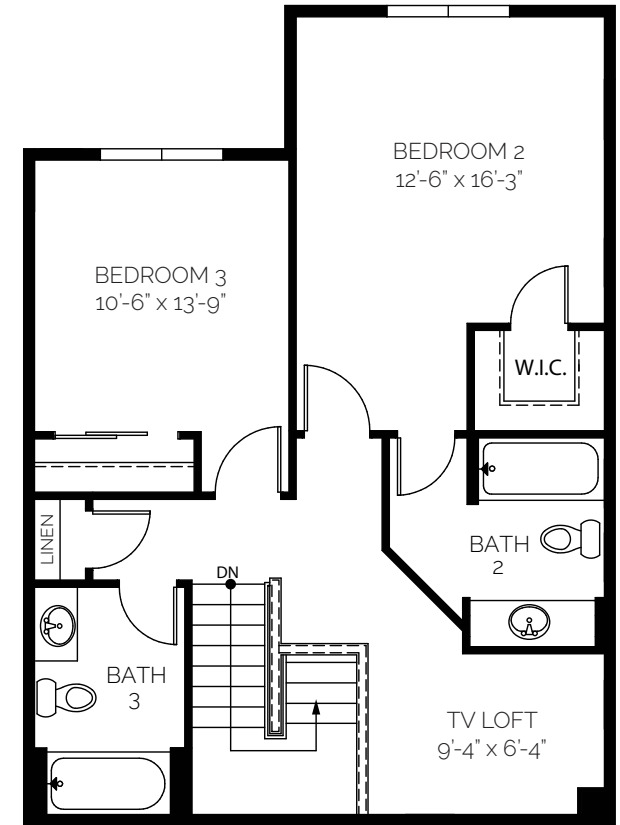

LINDEN

3 Bed + Loft / 3.5 Bath
 1,573 FINISHED SQ FT /
 2,408 TOTAL SQ FT

BASEMENT

MAIN FLOOR

UPPER FLOOR