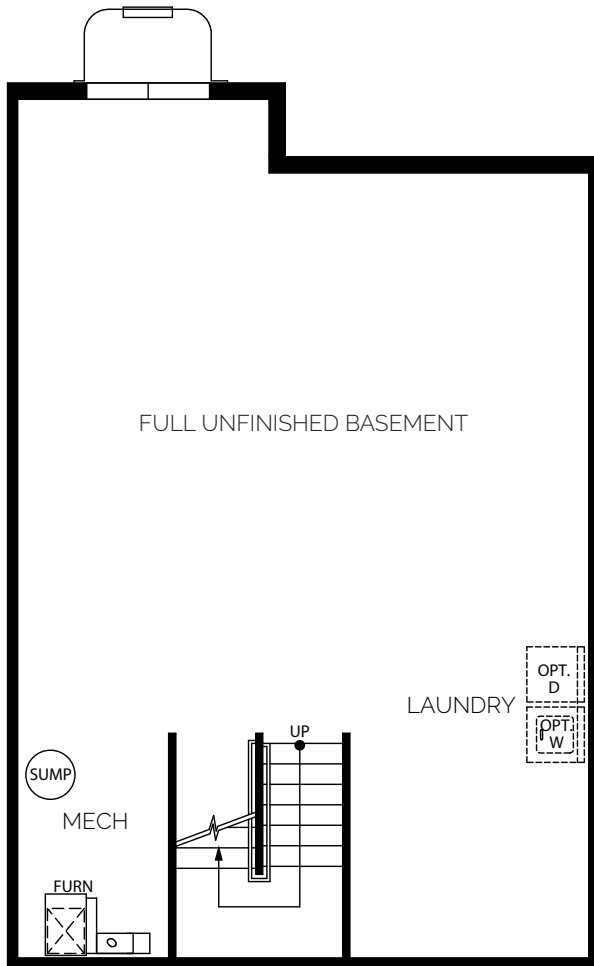

LINDEN

3 Bed + Loft / 3.5 Bath
 1,573 FINISHED SQ FT /
 2,408 TOTAL SQ FT

BASEMENT

MAIN FLOOR

UPPER FLOOR