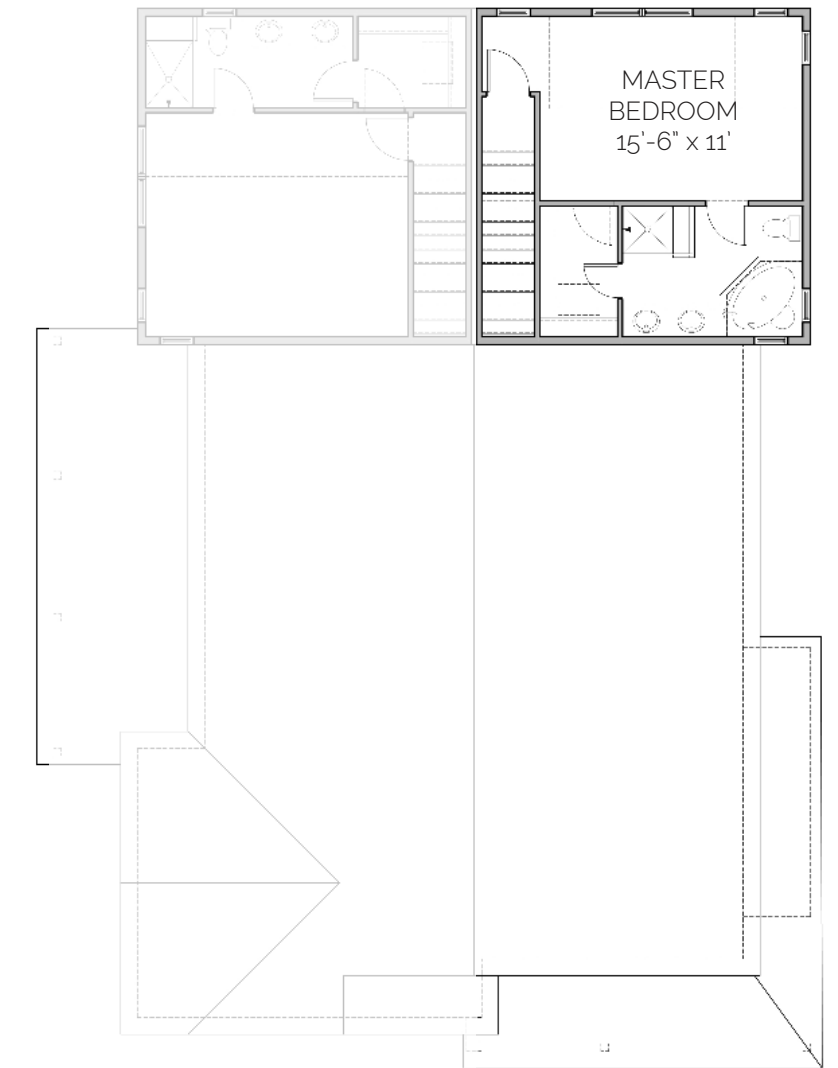

PAIRED
CARNATION
 3 Bed / 3.5 Bath / 1,937 SF

BLVDWAY
 COMMUNITIES

FRONT

SIDE

FULL UNFINISHED
 BASEMENT

GROUND FLOOR

SECOND FLOOR

THIRD FLOOR