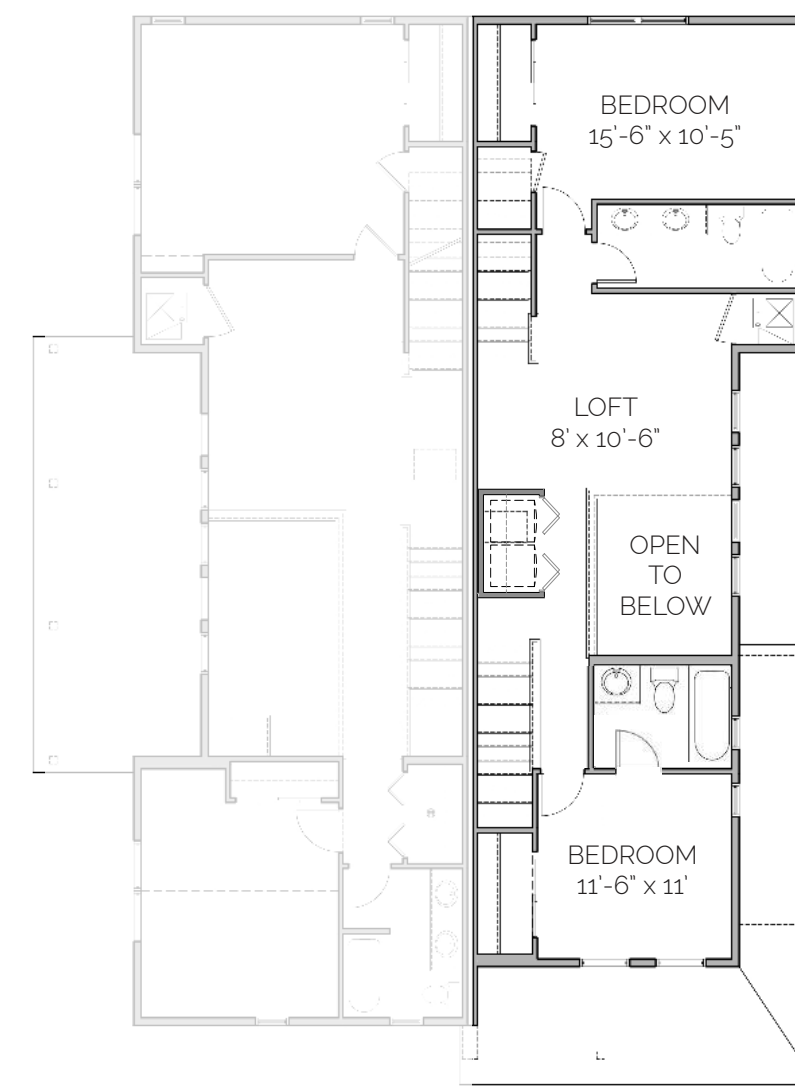

PAIRED
CARNATION
 3 Bed / 3.5 Bath / 1,937 SF

BLVDWAY
 COMMUNITIES

FRONT

SIDE

FULL UNFINISHED
 BASEMENT

GROUND FLOOR

SECOND FLOOR

THIRD FLOOR