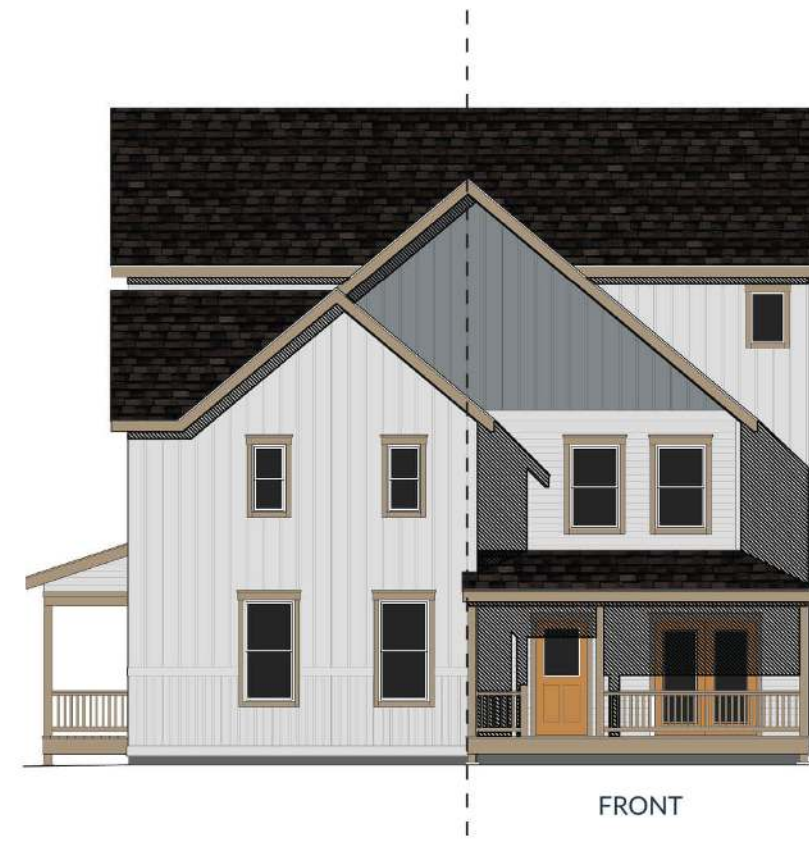

PAIRED
CARNATION
 3 Bed / 3.5 Bath / 1,937 SF

BLVDWAY
 COMMUNITIES

FRONT

SIDE

FULL UNFINISHED
 BASEMENT

GROUND FLOOR

SECOND FLOOR

THIRD FLOOR