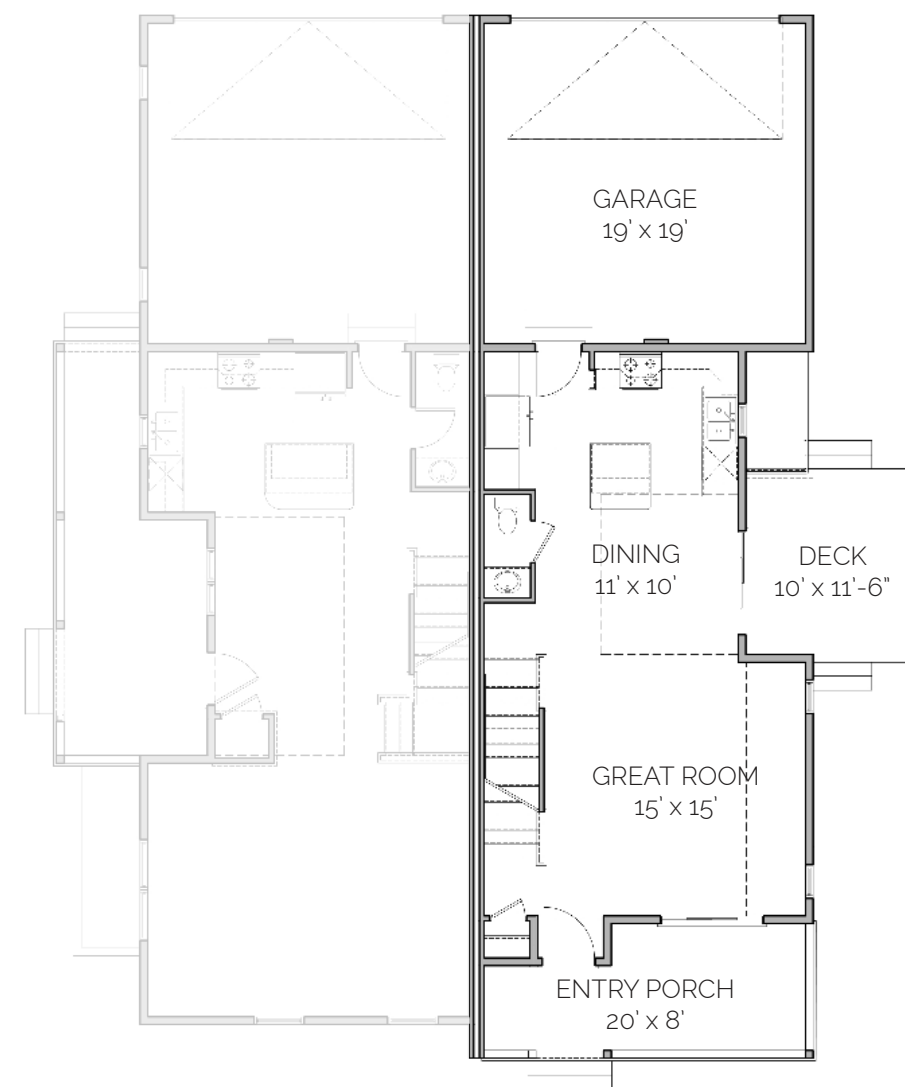

PAIRED
CARNATION
 3 Bed / 3.5 Bath / 1,937 SF

BLVDWAY
 COMMUNITIES

FRONT

SIDE

FULL UNFINISHED
 BASEMENT

GROUND FLOOR

SECOND FLOOR

THIRD FLOOR