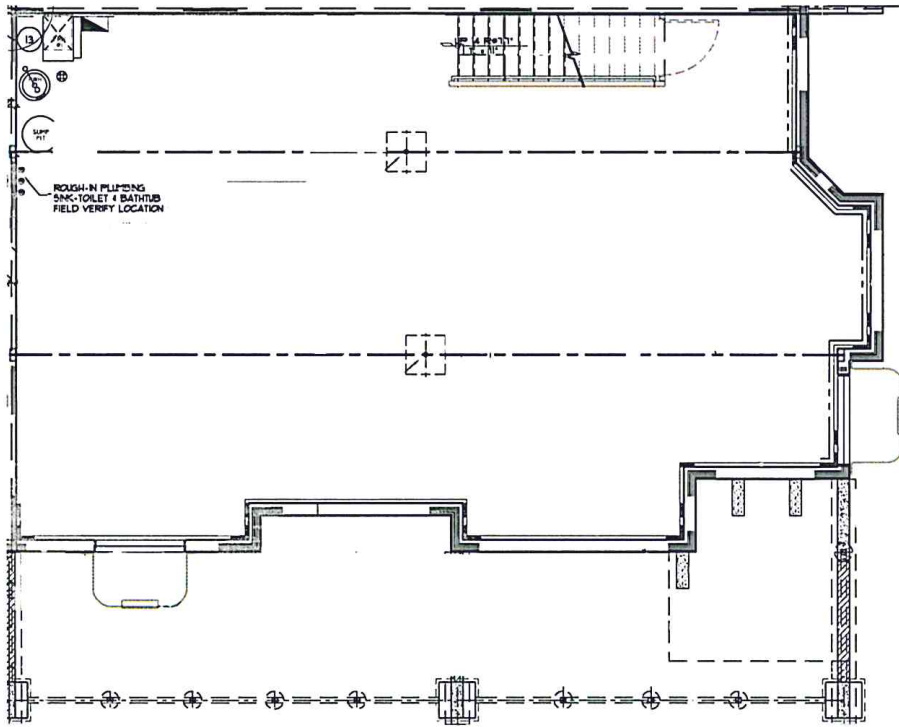

RANCH

2 Bed / 2 Bath
1,328 FINISHED SQ FT /
2,656 TOTAL SQ FT

LOWER LEVEL

MAIN LEVEL