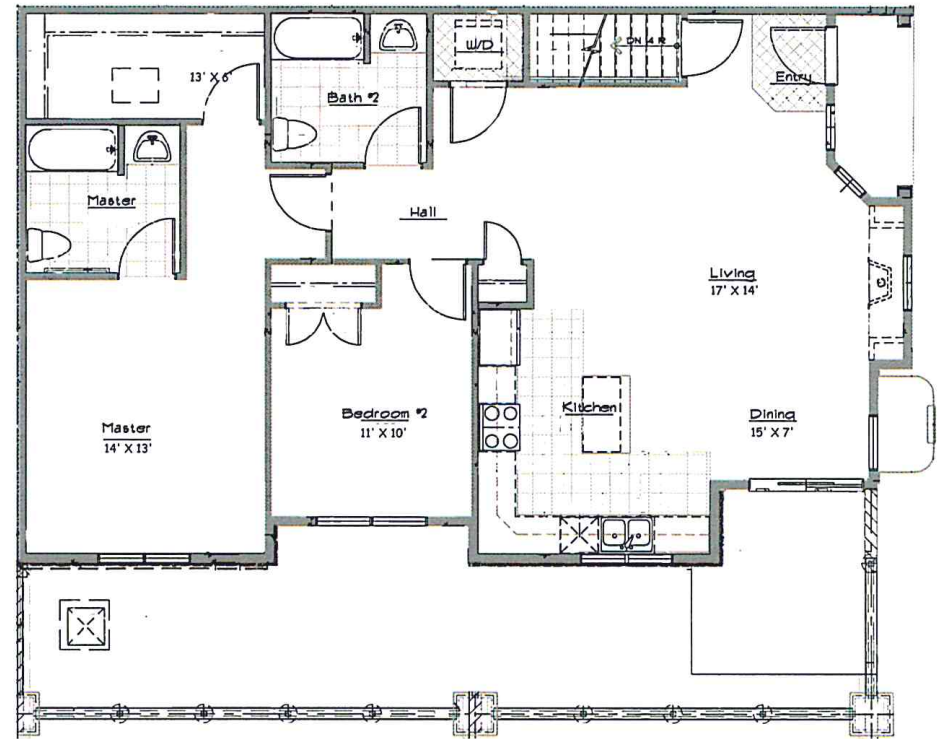

RANCH

2 Bed / 2 Bath
1,328 FINISHED SQ FT /
2,656 TOTAL SQ FT

LOWER LEVEL

MAIN LEVEL