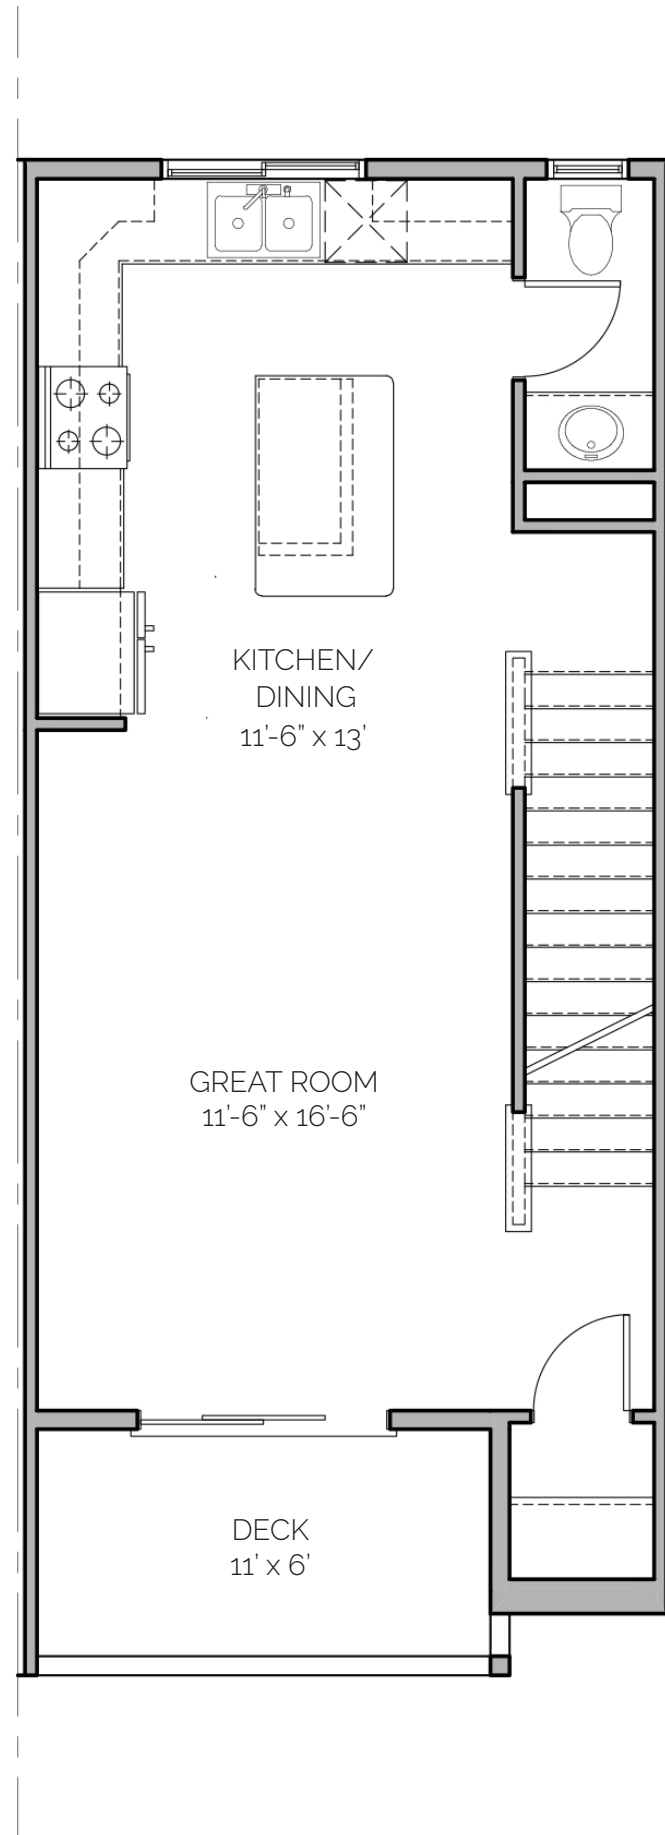

TOWNHOME

**ROSABELLE**

2 Bed / 2.5 Bath / 1,192 SF

**BLVDWAY**  
COMMUNITIES

PRIMROSE - SIDE

PRIMROSE

ROSABELLE

PRIMROSE

GROUND FLOOR

SECOND FLOOR

THIRD FLOOR