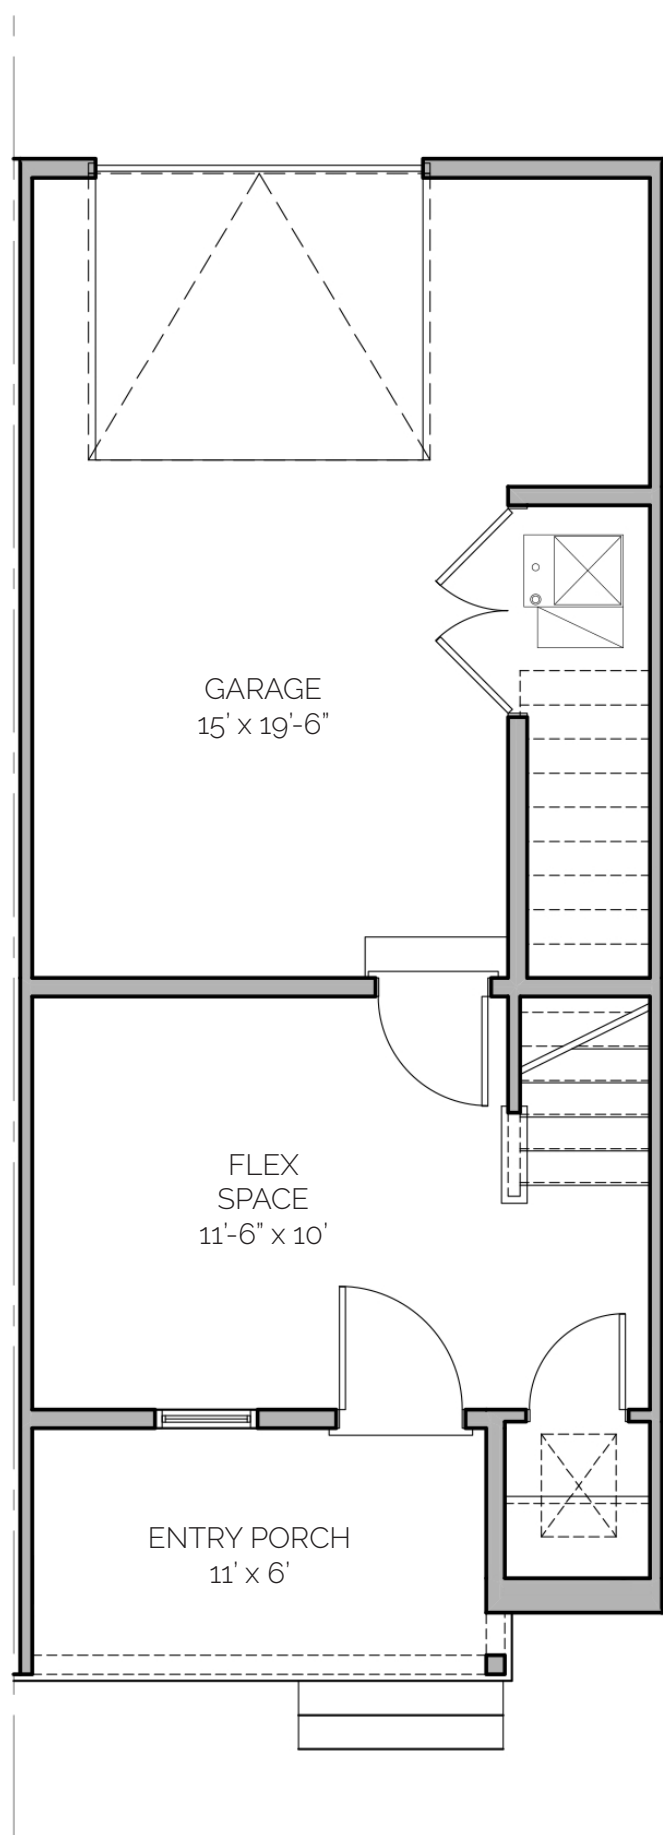

TOWNHOME

**ROSABELLE**

2 Bed / 2.5 Bath / 1,192 SF

**BLVDWAY**  
COMMUNITIES

PRIMROSE - SIDE

PRIMROSE

ROSABELLE

PRIMROSE

GROUND FLOOR

SECOND FLOOR

THIRD FLOOR