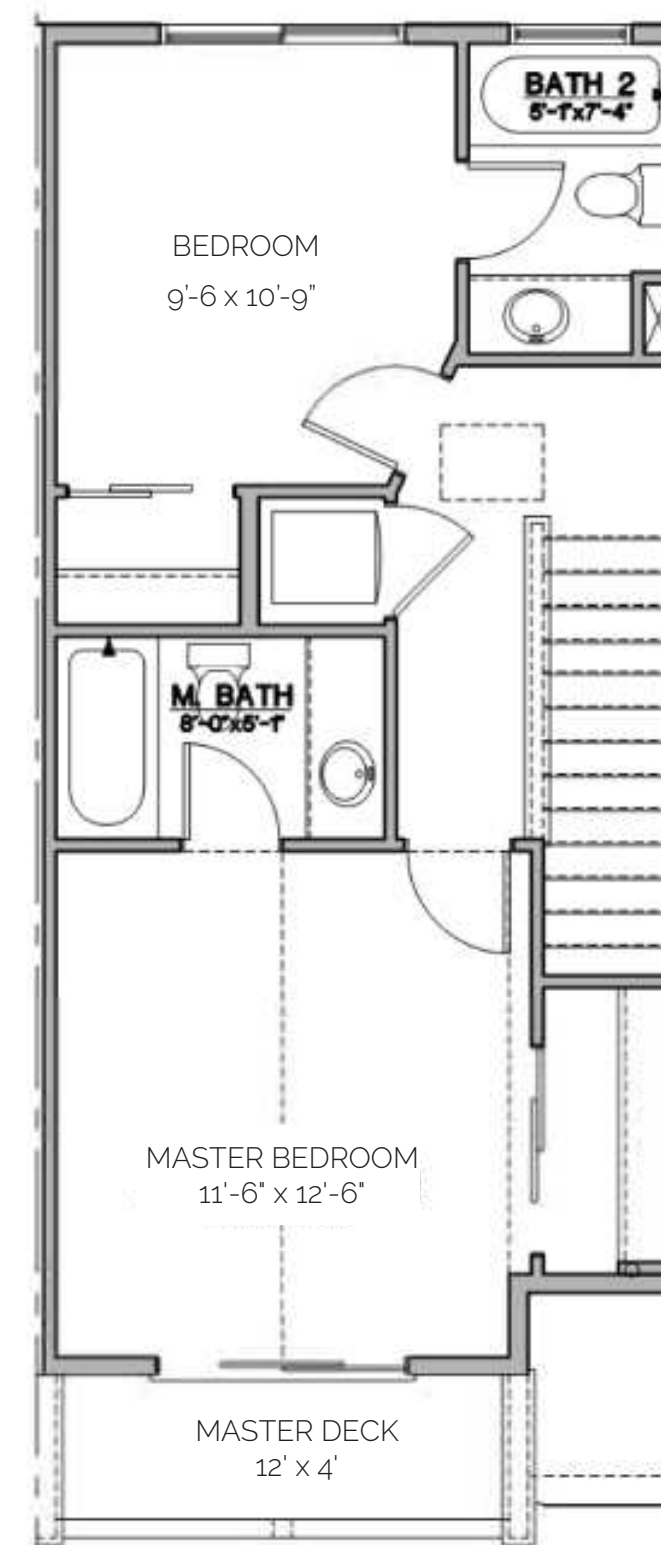

TOWNHOME

**ROSABELLE**

2 Bed / 2.5 Bath / 1,192 SF

**BLVDWAY**  
COMMUNITIES

PRIMROSE - SIDE

PRIMROSE

ROSABELLE

PRIMROSE

GROUND FLOOR

SECOND FLOOR

THIRD FLOOR