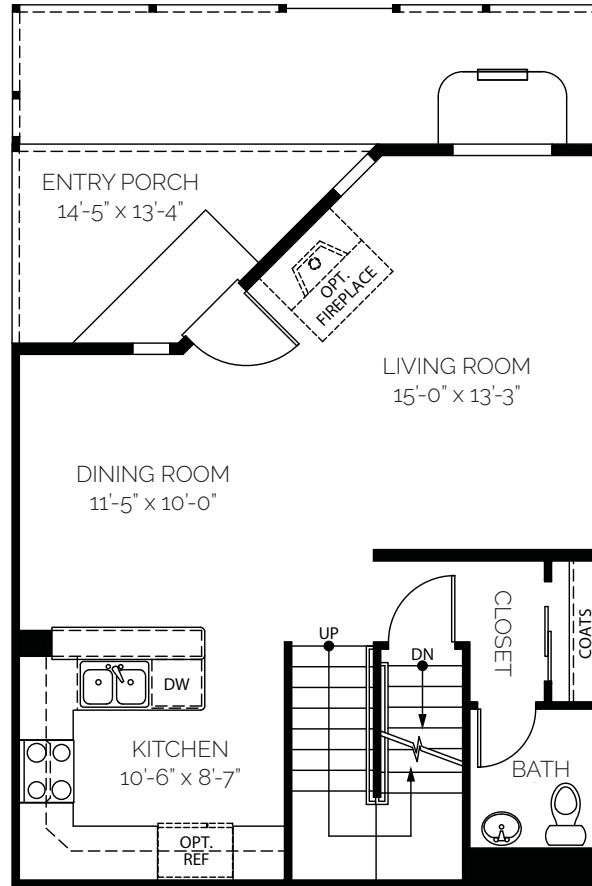

BIRCH

2 Bed / 2.5 Bath
 1,142 FINISHED SQ FT /
 1,769 TOTAL SQ FT

BASEMENT

MAIN FLOOR

UPPER FLOOR