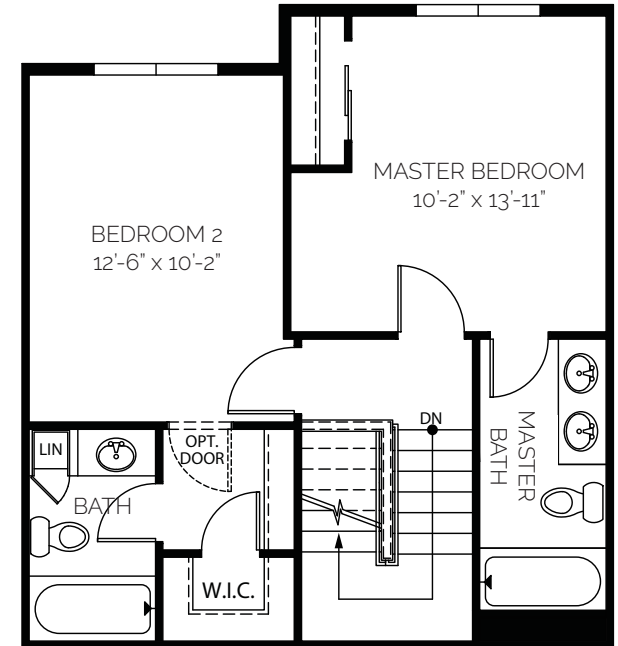

BIRCH

2 Bed / 2.5 Bath
 1,142 FINISHED SQ FT /
 1,769 TOTAL SQ FT

BASEMENT

MAIN FLOOR

UPPER FLOOR