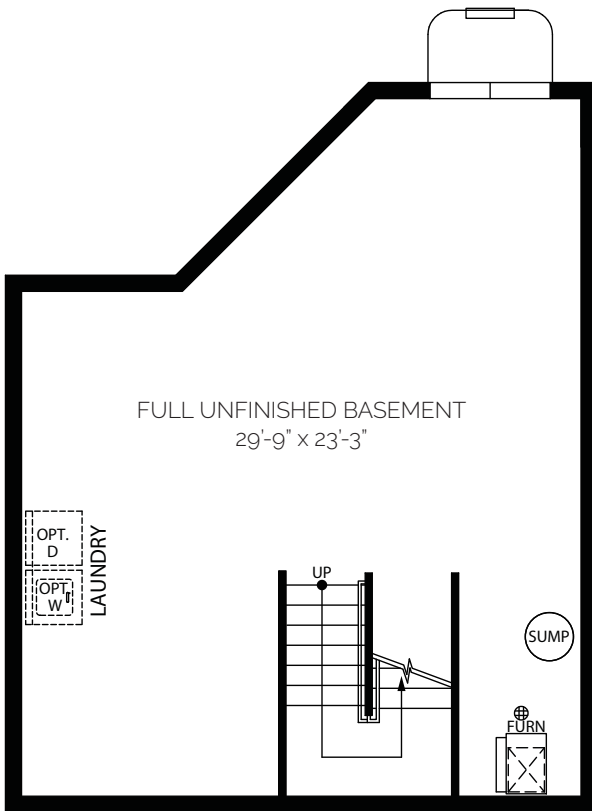

BIRCH

2 Bed / 2.5 Bath
 1,142 FINISHED SQ FT /
 1,769 TOTAL SQ FT

BASEMENT

MAIN FLOOR

UPPER FLOOR