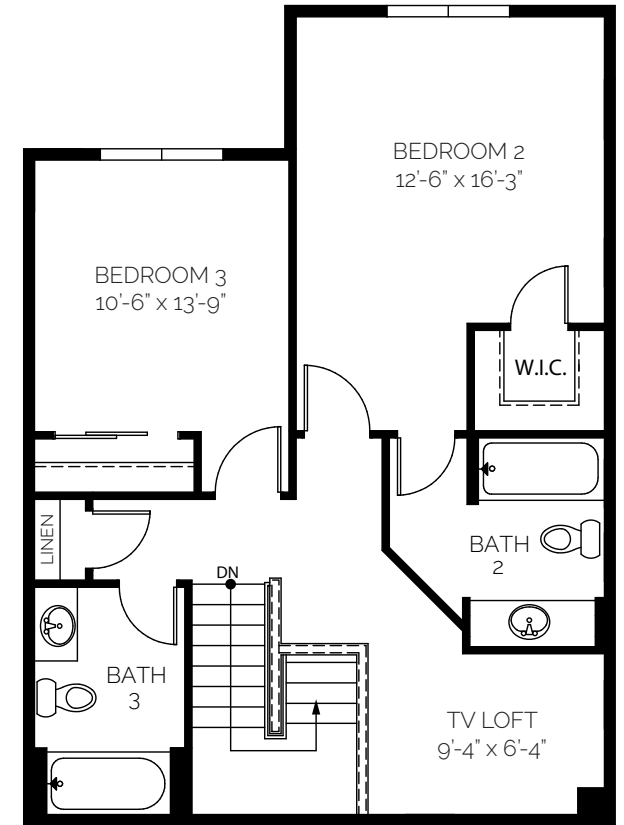

**LINDEN**

2 Bed + Loft / 3.5 Bath  
 1,580 FINISHED SQ FT /  
 2,408 TOTAL SQ FT

**BASEMENT**

**MAIN FLOOR**

**UPPER FLOOR**