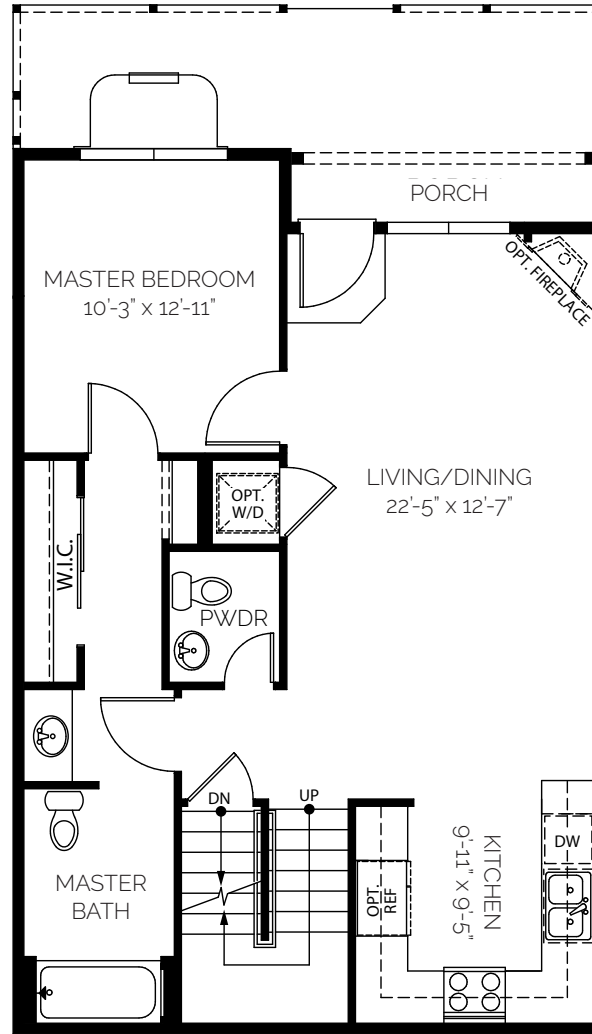

**LINDEN**

2 Bed + Loft / 3.5 Bath  
 1,580 FINISHED SQ FT /  
 2,408 TOTAL SQ FT

**BASEMENT**

**MAIN FLOOR**

**UPPER FLOOR**