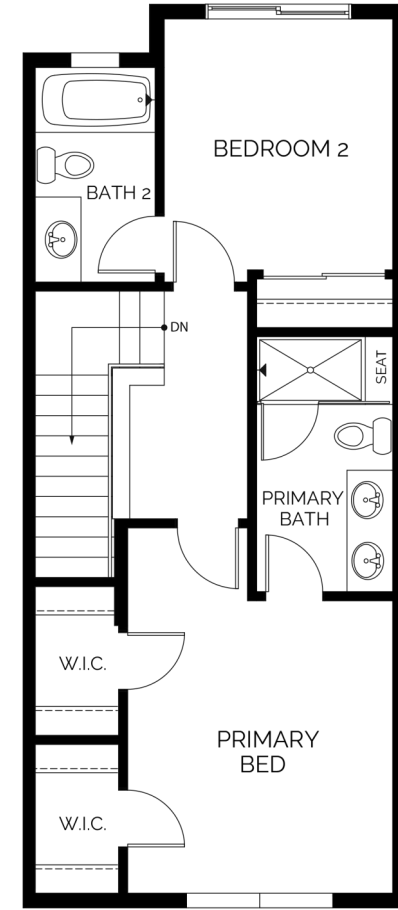

townhome
The Blake
 2 bed / 2.5 bath / 1250 SF

BLVDWAY
 COMMUNITIES

Ground Floor
 171 SF

Main Floor
 498 SF

Upper Floor
 581 SF

Edgewater Crossing Sales - 720-441-5840