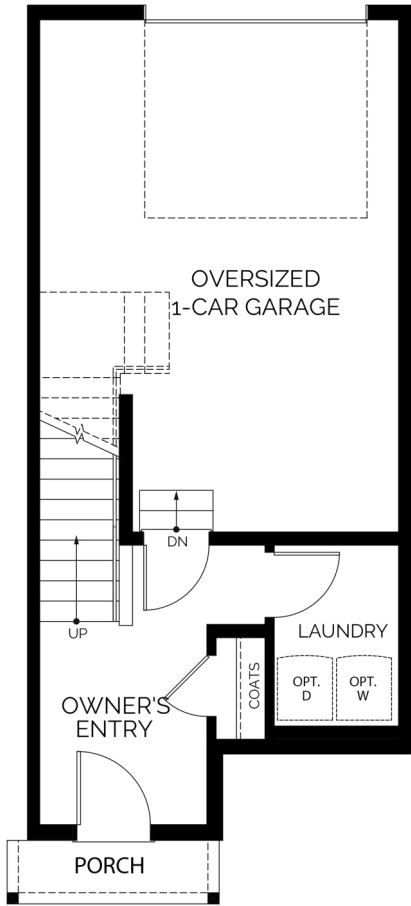

townhome
The Blake
 2 bed / 2.5 bath / 1250 SF

BLVDWAY
 COMMUNITIES

Ground Floor
 171 SF

Main Floor
 498 SF

Upper Floor
 581 SF

Edgewater Crossing Sales - 720-441-5840