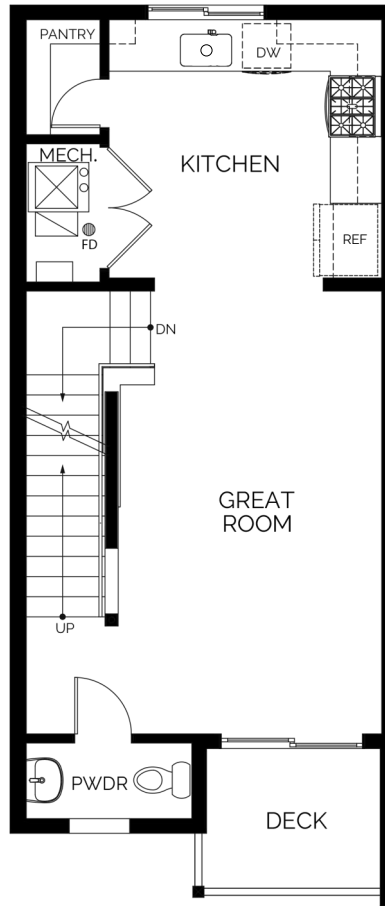

townhome
The Blake
 2 bed / 2.5 bath / 1250 SF

BLVDWAY
 COMMUNITIES

Ground Floor
 171 SF

Main Floor
 498 SF

Upper Floor
 581 SF

Edgewater Crossing Sales - 720-441-5840