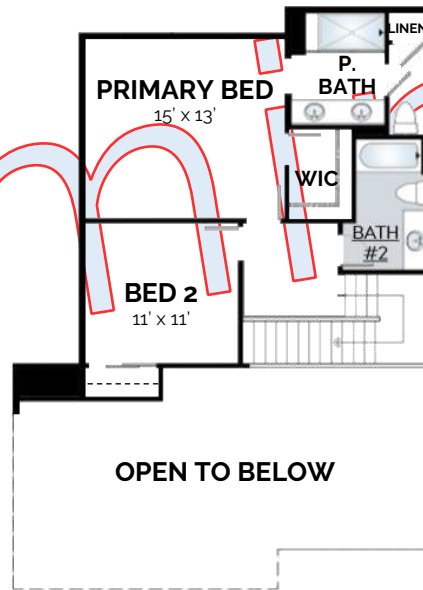

townhome
The Clayton
 3 bed / 2.5 bath / 1837 SF

Proprietary

Edgewater Crossing Sales - 720-441-5840