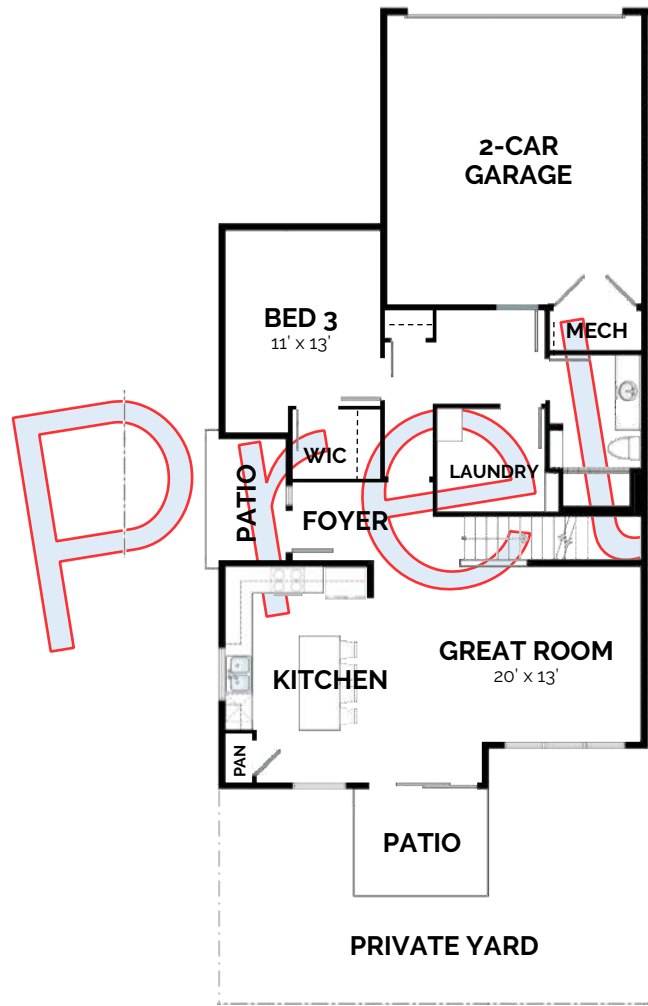

townhome
The Clayton
 3 bed / 2.5 bath / 1837 SF

Proprietary

Edgewater Crossing Sales - 720-441-5840