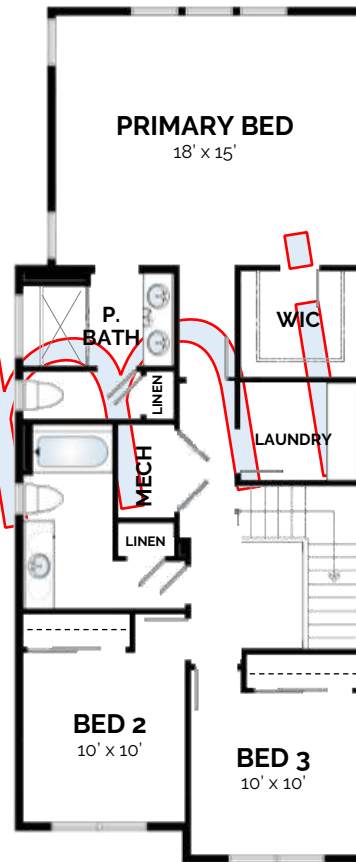

townhome
The Glenarm
 3 bed / 2.5 bath / 1806 SF

Glenarm

Market

Glenarm

Main Floor

Upper Floor

Preliminary

Edgewater Crossing Sales -720-441-5840