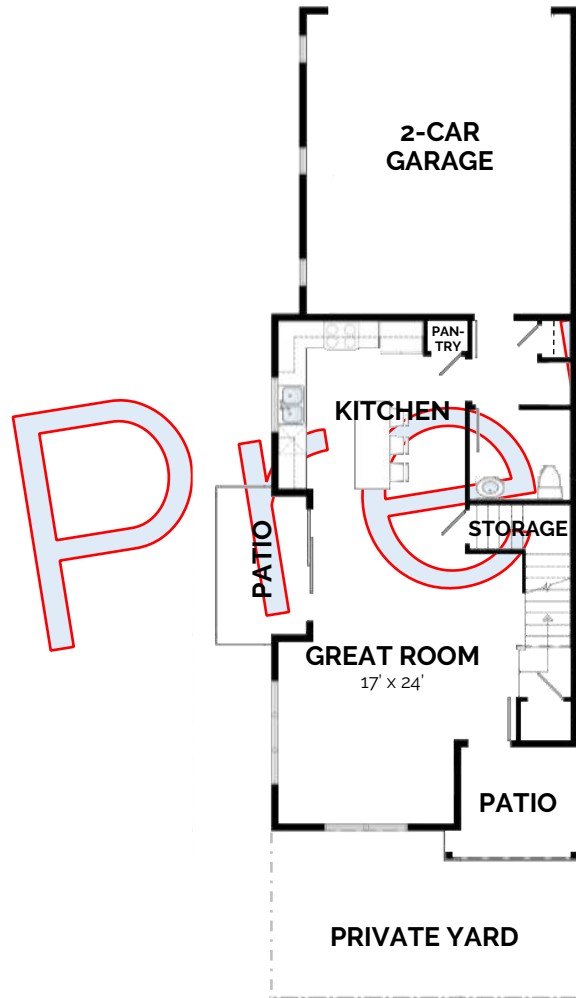

townhome
The Glenarm
 3 bed / 2.5 bath / 1806 SF

Glenarm

Market

Glenarm

Main Floor

Upper Floor

Preliminary

Edgewater Crossing Sales -720-441-5840