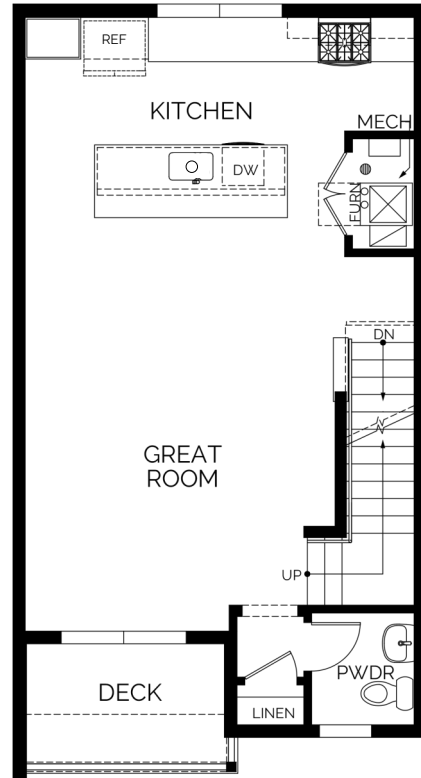

townhome
The Larimer
 2 bed / 2.5 bath / 1635 SF

BLVDWAY
 COMMUNITIES

Ground Floor
 203 SF

Main Floor
 634 SF

Upper Floor
 682 SF

Roof Deck
 116 SF

Edgewater Crossing Sales - 720-441-5840