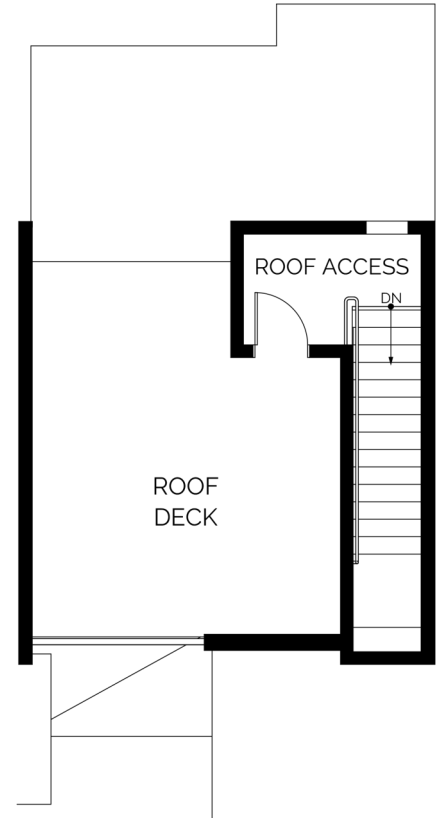

townhome
The Larimer
 2 bed / 2.5 bath / 1635 SF

BLVDWAY
 COMMUNITIES

Ground Floor
 203 SF

Main Floor
 634 SF

Upper Floor
 682 SF

Roof Deck
 116 SF

Edgewater Crossing Sales - 720-441-5840