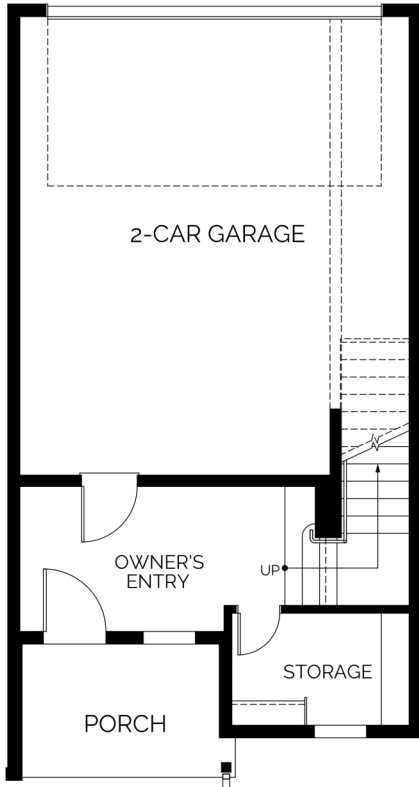

townhome
The Larimer
 2 bed / 2.5 bath / 1635 SF

BLVDWAY
 COMMUNITIES

Ground Floor
 203 SF

Main Floor
 634 SF

Upper Floor
 682 SF

Roof Deck
 116 SF

Edgewater Crossing Sales - 720-441-5840