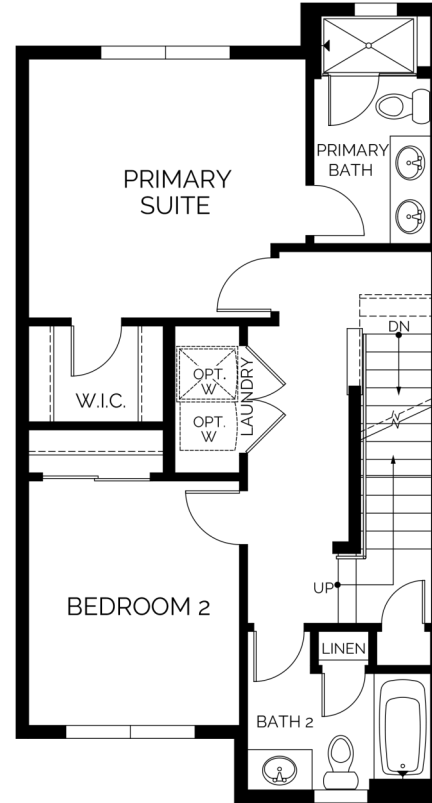

townhome
The Larimer
 2 bed / 2.5 bath / 1635 SF

BLVDWAY
 COMMUNITIES

Ground Floor
 203 SF

Main Floor
 634 SF

Upper Floor
 682 SF

Roof Deck
 116 SF

Edgewater Crossing Sales - 720-441-5840