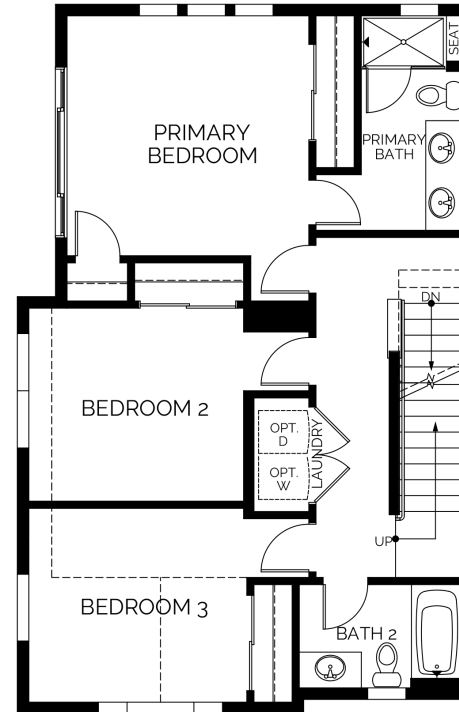

townhome
The Wynkoop A
 3 bed / 2.5 bath / 1860 SF

BLVDWAY
 COMMUNITIES

Wynkoop Larimer Larimer Larimer Blake Wynkoop

Ground Floor
 216 SF

Main Floor
 757 SF

Upper Floor
 844 SF

Roof Deck
 43 SF

Edgewater Crossing Sales - 720-441-5840