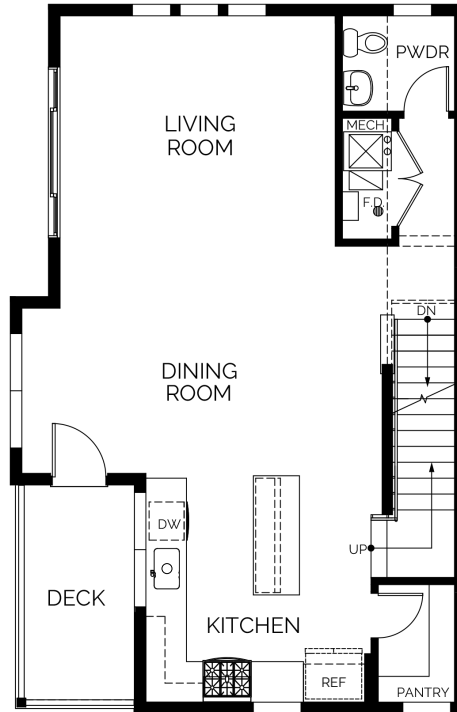

townhome
The Wynkoop A
 3 bed / 2.5 bath / 1860 SF

BLVDWAY
 COMMUNITIES

Wynkoop Larimer Larimer Larimer Blake Wynkoop

Ground Floor
 216 SF

Main Floor
 757 SF

Upper Floor
 844 SF

Roof Deck
 43 SF

Edgewater Crossing Sales - 720-441-5840