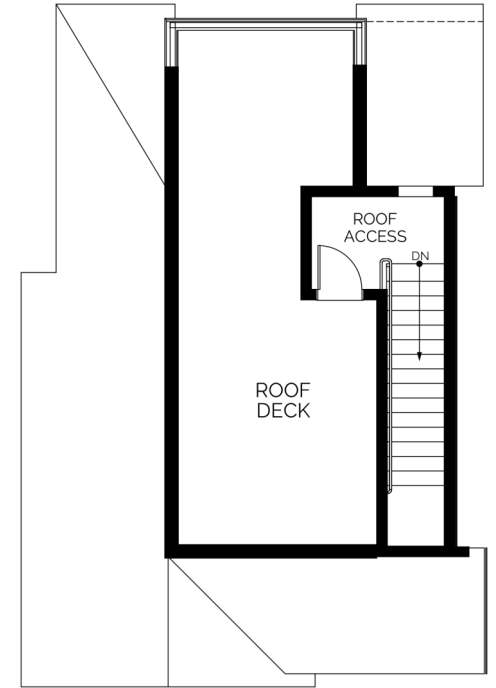

townhome
The Wynkoop A
 3 bed / 2.5 bath / 1860 SF

BLVDWAY
 COMMUNITIES

Wynkoop Larimer Larimer Larimer Blake Wynkoop

Ground Floor
 216 SF

Main Floor
 757 SF

Upper Floor
 844 SF

Roof Deck
 43 SF

Edgewater Crossing Sales - 720-441-5840