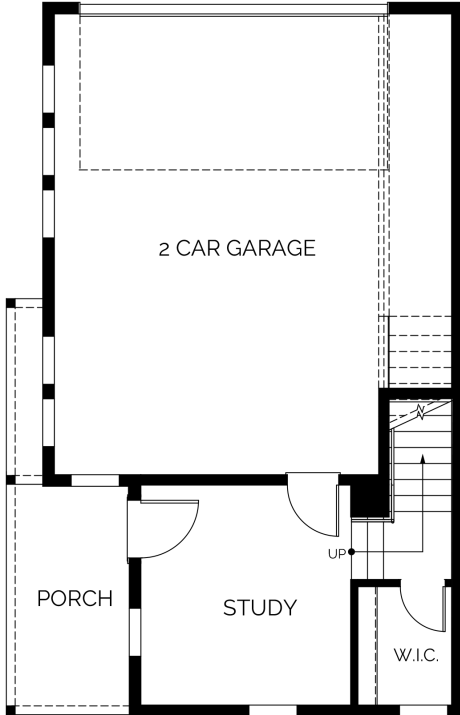

townhome
The Wynkoop A
 3 bed / 2.5 bath / 1860 SF

BLVDWAY
 COMMUNITIES

Wynkoop Larimer Larimer Larimer Blake Wynkoop

Ground Floor
 216 SF

Main Floor
 757 SF

Upper Floor
 844 SF

Roof Deck
 43 SF

Edgewater Crossing Sales - 720-441-5840