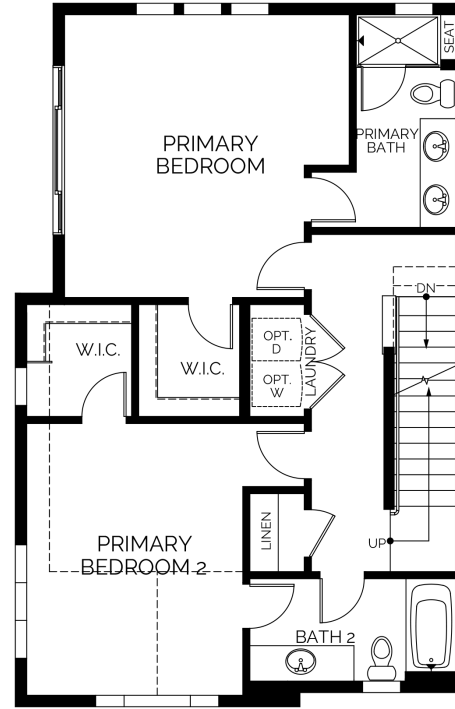

townhome
The Wynkoop B
 2 bed / 2.5 bath / 1860 SF

BLVDWAY
 COMMUNITIES

Wynkoop Larimer Larimer Larimer Blake Wynkoop

Ground Floor
 216 SF

Main Floor
 757 SF

Upper Floor
 844 SF

Roof Deck
 43 SF

Edgewater Crossing Sales - 720-441-5840