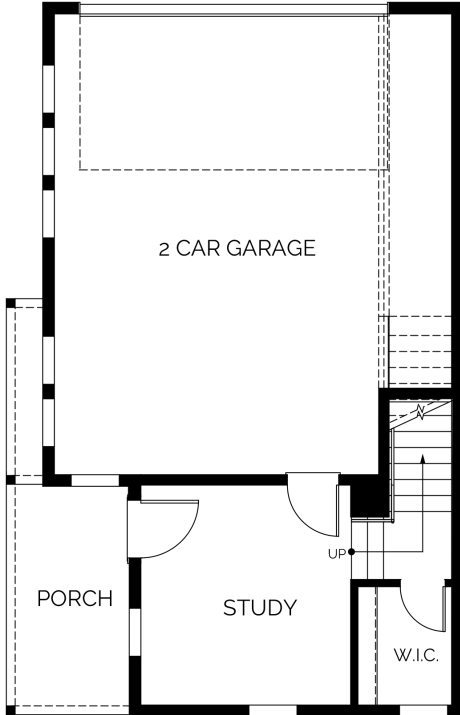

townhome
The Wynkoop B
 2 bed / 2.5 bath / 1860 SF

BLVDWAY
 COMMUNITIES

Wynkoop Larimer Larimer Larimer Blake Wynkoop

Ground Floor
 216 SF

Main Floor
 757 SF

Upper Floor
 844 SF

Roof Deck
 43 SF

Edgewater Crossing Sales - 720-441-5840