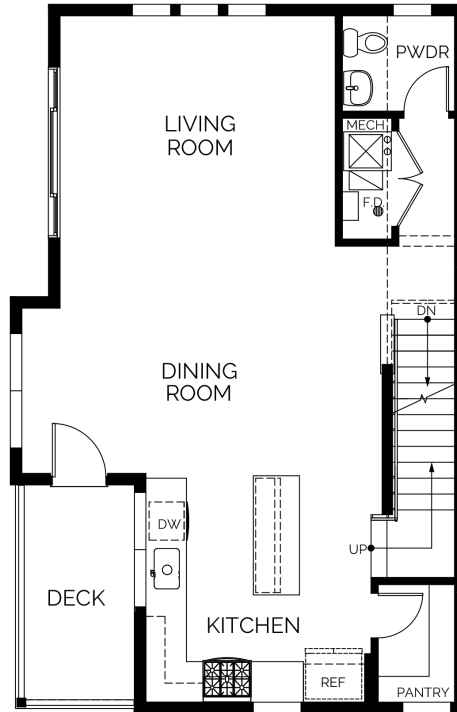

townhome
The Wynkoop B
 2 bed / 2.5 bath / 1860 SF

BLVDWAY
 COMMUNITIES

Wynkoop Larimer Larimer Larimer Blake Wynkoop

Ground Floor
 216 SF

Main Floor
 757 SF

Upper Floor
 844 SF

Roof Deck
 43 SF

Edgewater Crossing Sales - 720-441-5840