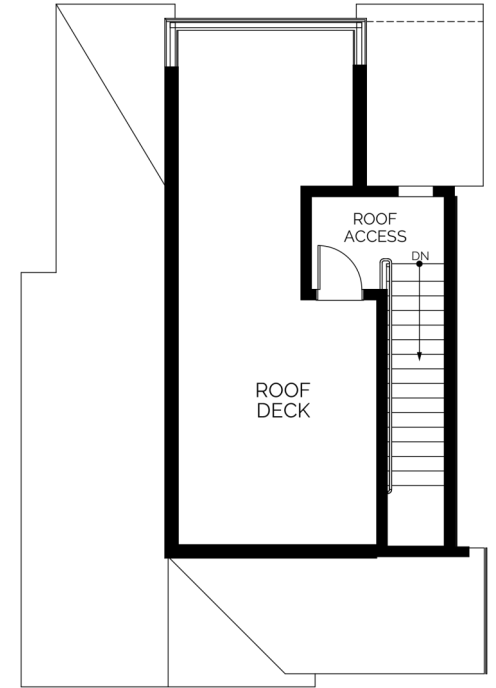

townhome
The Wynkoop B
 2 bed / 2.5 bath / 1860 SF

BLVDWAY
 COMMUNITIES

Wynkoop Larimer Larimer Larimer Blake Wynkoop

Ground Floor
 216 SF

Main Floor
 757 SF

Upper Floor
 844 SF

Roof Deck
 43 SF

Edgewater Crossing Sales - 720-441-5840