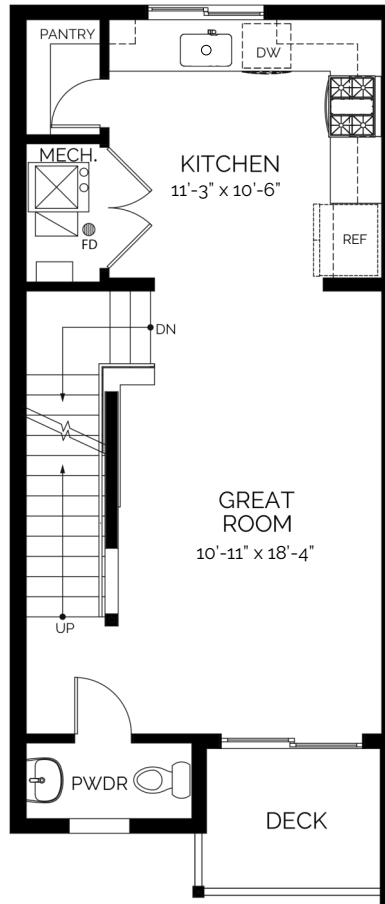

townhome
The Blake
 2 bed / 2.5 bath / 1250 SF

BLVDWAY
 COMMUNITIES

Building 2

Wynkoop Larimer Larimer Larimer **Blake** Wynkoop

Ground Floor
171 SF

Main Floor
498 SF

Upper Floor
581 SF

Edgewater Crossing Sales - 720-441-5840