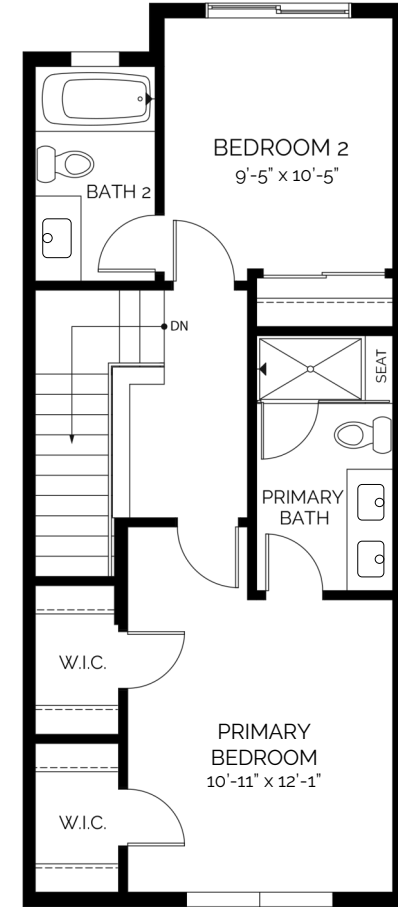

townhome
The Blake
 2 bed / 2.5 bath / 1250 SF

BLVDWAY
 COMMUNITIES

Building 2

Wynkoop Larimer Larimer Larimer **Blake** Wynkoop

Ground Floor
171 SF

Main Floor
498 SF

Upper Floor
581 SF

Edgewater Crossing Sales - 720-441-5840