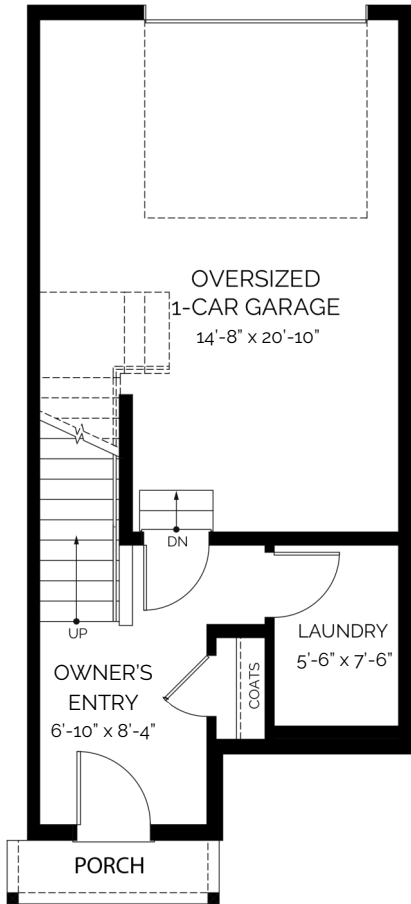

townhome
The Blake
 2 bed / 2.5 bath / 1250 SF

BLVDWAY
 COMMUNITIES

Building 2

Wynkoop Larimer Larimer Larimer **Blake** Wynkoop

Ground Floor
171 SF

Main Floor
498 SF

Upper Floor
581 SF

Edgewater Crossing Sales - 720-441-5840