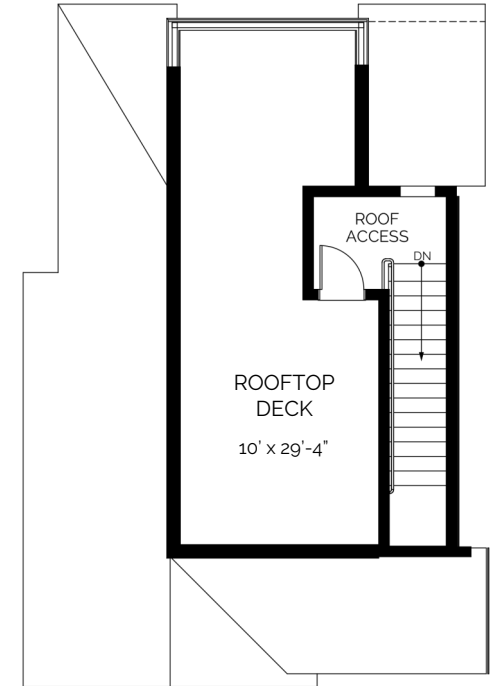

townhome
The Wynkoop A
 3 bed / 2.5 bath / 1860 SF

BLVDWAY
 COMMUNITIES

Building 2

Wynkoop Larimer Larimer Larimer Blake Wynkoop

Ground Floor
 216 SF

Main Floor
 757 SF

Upper Floor
 844 SF

Roof Access
 43 SF