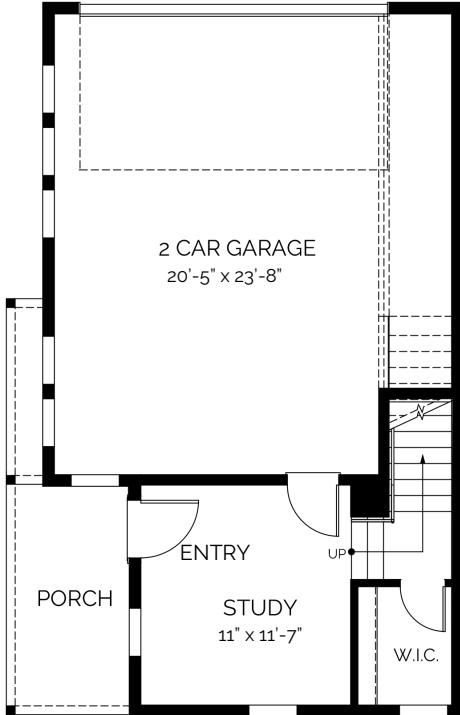

townhome
The Wynkoop A
 3 bed / 2.5 bath / 1860 SF

BLVDWAY
 COMMUNITIES

Building 2

Wynkoop Larimer Larimer Larimer Blake Wynkoop

Ground Floor
 216 SF

Main Floor
 757 SF

Upper Floor
 844 SF

Roof Access
 43 SF