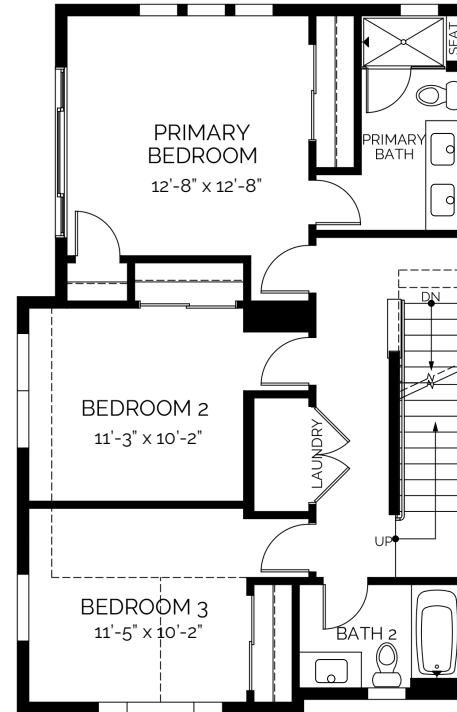

townhome
The Wynkoop A
 3 bed / 2.5 bath / 1860 SF

BLVDWAY
 COMMUNITIES

Building 2

Wynkoop Larimer Larimer Larimer Blake Wynkoop

Ground Floor
 216 SF

Main Floor
 757 SF

Upper Floor
 844 SF

Roof Access
 43 SF