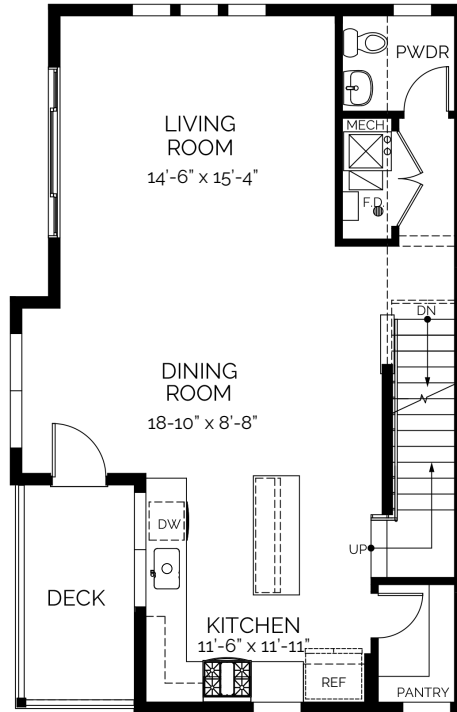

townhome
The Wynkoop A
 3 bed / 2.5 bath / 1860 SF

BLVDWAY
 COMMUNITIES

Building 2

Wynkoop Larimer Larimer Larimer Blake Wynkoop

Ground Floor
 216 SF

Main Floor
 757 SF

Upper Floor
 844 SF

Roof Access
 43 SF