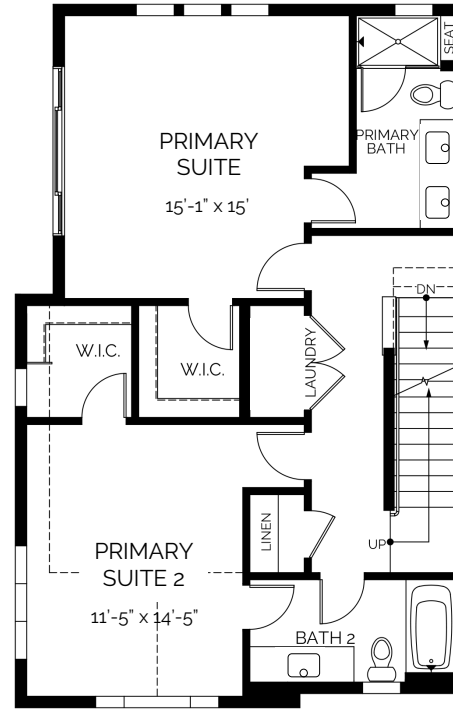

townhome
The Wynkoop B
 2 bed / 2.5 bath / 1860 SF

BLVDWAY
 COMMUNITIES

Building 2

Wynkoop Larimer Larimer Larimer Blake Wynkoop

Ground Floor
 216 SF

Main Floor
 757 SF

Upper Floor
 844 SF

Roof Access
 43 SF