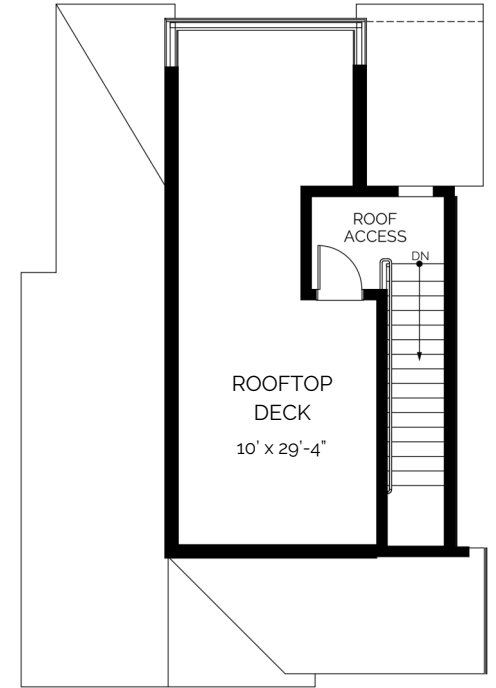

townhome
The Wynkoop B
 2 bed / 2.5 bath / 1860 SF

BLVDWAY
 COMMUNITIES

Building 2

Wynkoop Larimer Larimer Larimer Blake Wynkoop

Ground Floor
 216 SF

Main Floor
 757 SF

Upper Floor
 844 SF

Roof Access
 43 SF