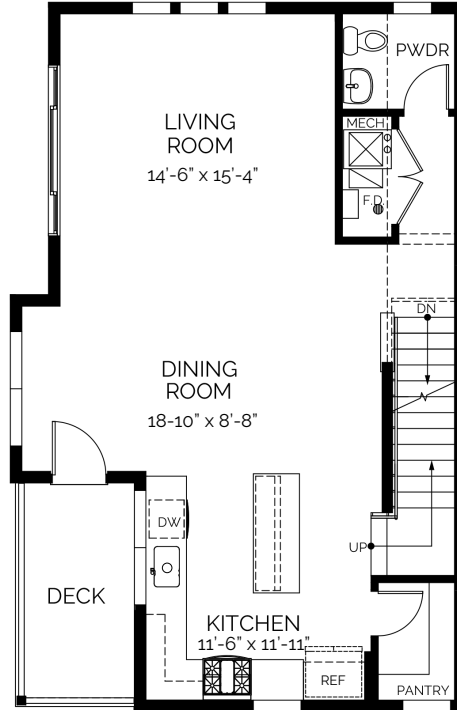

townhome
The Wynkoop B
 2 bed / 2.5 bath / 1860 SF

BLVDWAY
 COMMUNITIES

Building 2

Wynkoop Larimer Larimer Larimer Blake Wynkoop

Ground Floor
 216 SF

Main Floor
 757 SF

Upper Floor
 844 SF

Roof Access
 43 SF