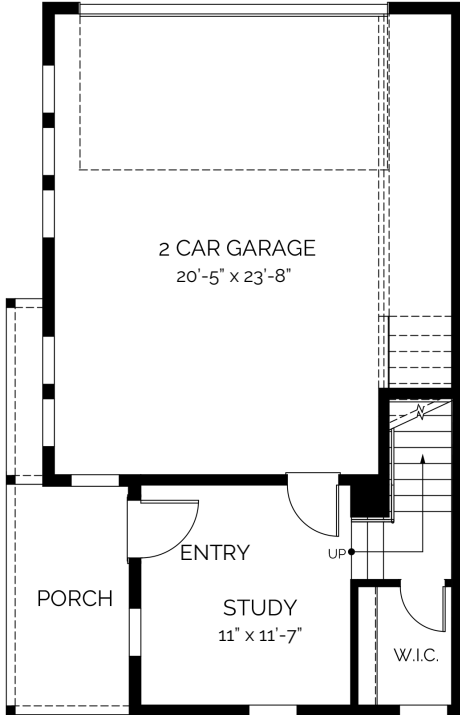

townhome
The Wynkoop B
 2 bed / 2.5 bath / 1860 SF

BLVDWAY
 COMMUNITIES

Building 2

Wynkoop Larimer Larimer Larimer Blake Wynkoop

Ground Floor
 216 SF

Main Floor
 757 SF

Upper Floor
 844 SF

Roof Access
 43 SF