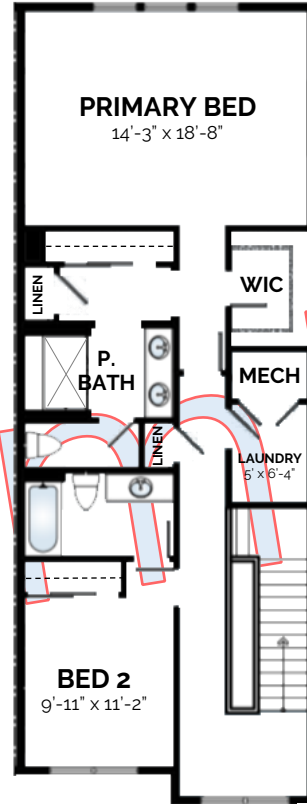

townhome  
**The Market**  
 2 bed / 2.5 bath / 1623 SF

**Main Floor**

**Upper Floor**

Preliminary

Edgewater Crossing Sales - 720-441-5840