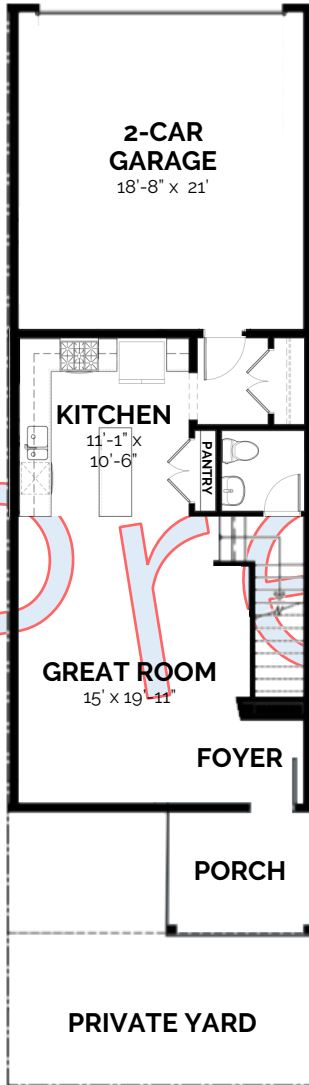

townhome  
**The Market**  
 2 bed / 2.5 bath / 1623 SF

**Main Floor**

**Upper Floor**

Preliminary

Edgewater Crossing Sales - 720-441-5840