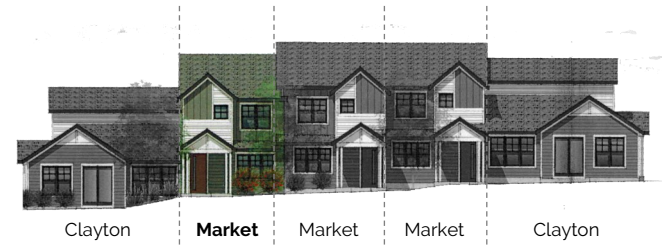

townhome  
**The Market**  
 2 bed / 2.5 bath / 1623 SF

**Main Floor**

**Upper Floor**

Preliminary

Edgewater Crossing Sales - 720-441-5840