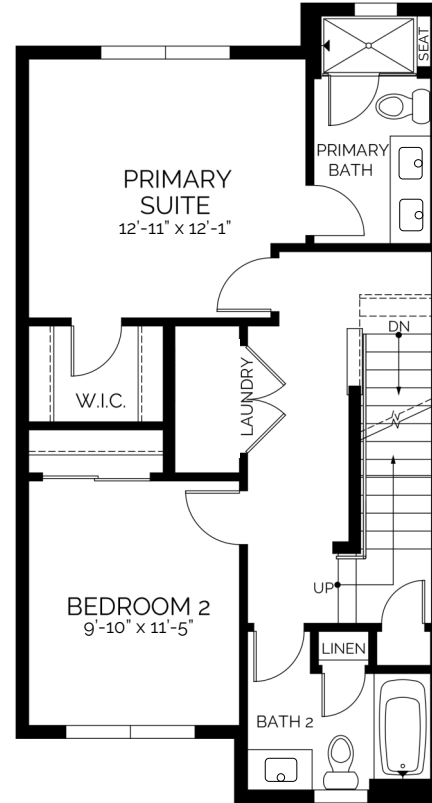

townhome
The Larimer
 2 bed / 2.5 bath / 1635 SF

BLVDWAY
 COMMUNITIES

Building 2

Wynkoop Larimer Larimer Larimer Blake Wynkoop

Ground Floor
 203 SF

Main Floor
 634 SF

Upper Floor
 682 SF

Roof Access
 116 SF