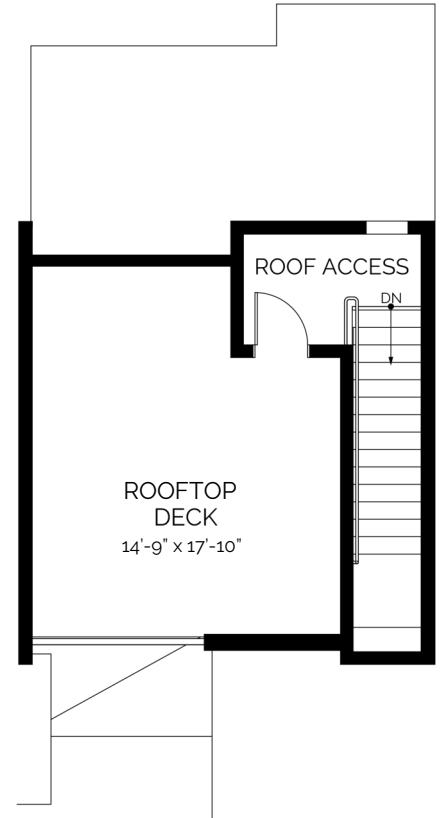

townhome
The Larimer
 2 bed / 2.5 bath / 1635 SF

BLVDWAY
 COMMUNITIES

Building 2

Wynkoop Larimer Larimer Larimer Blake Wynkoop

Ground Floor
 203 SF

Main Floor
 634 SF

Upper Floor
 682 SF

Roof Access
 116 SF