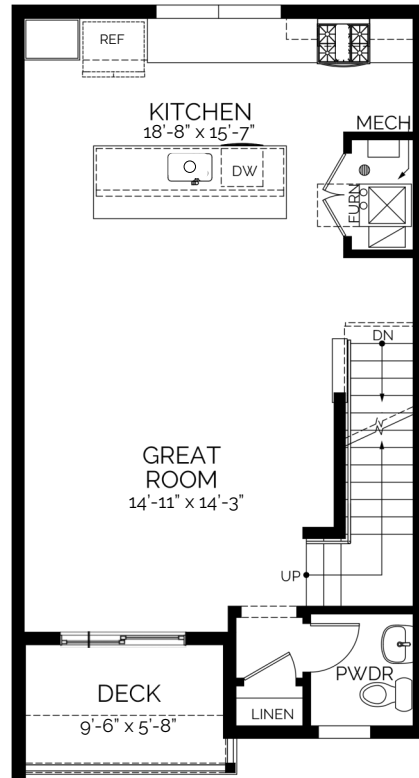

townhome
The Larimer
 2 bed / 2.5 bath / 1635 SF

BLVDWAY
 COMMUNITIES

Building 2

Wynkoop Larimer Larimer Larimer Blake Wynkoop

Ground Floor
 203 SF

Main Floor
 634 SF

Upper Floor
 682 SF

Roof Access
 116 SF