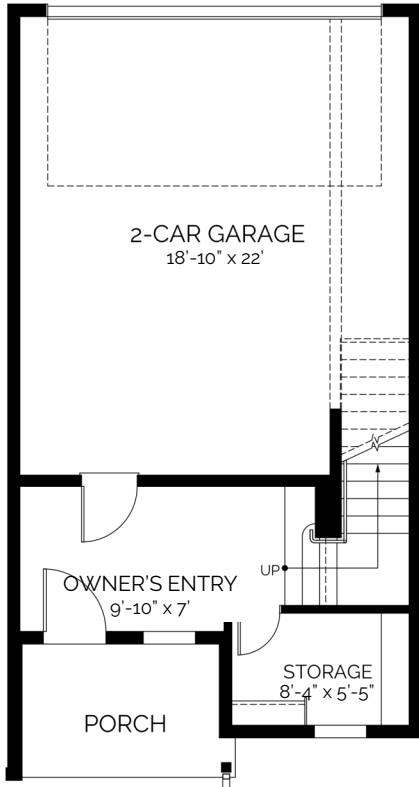

townhome
The Larimer
 2 bed / 2.5 bath / 1635 SF

BLVDWAY
 COMMUNITIES

Building 2

Wynkoop Larimer Larimer Larimer Blake Wynkoop

Ground Floor
 203 SF

Main Floor
 634 SF

Upper Floor
 682 SF

Roof Access
 116 SF