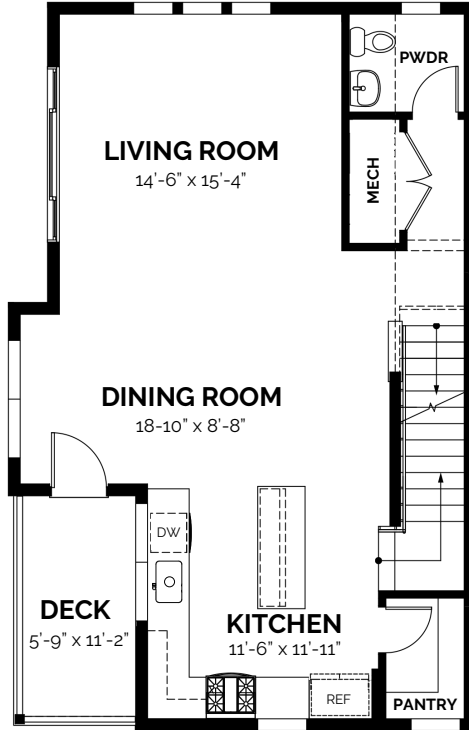

townhome

The Wynkoop

3 bed / 2.5 bath / 1,860 SF

BUILDING 2

Wynkoop Larimer Larimer Larimer Blake Wynkoop

Ground Floor

216 SF / 9' ceilings

Main Floor

757 SF / 9' ceilings

Upper Floor

844 SF / 8' ceilings

Roof Access

43 SF

Edgewater Crossing Sales - 720-441-5840