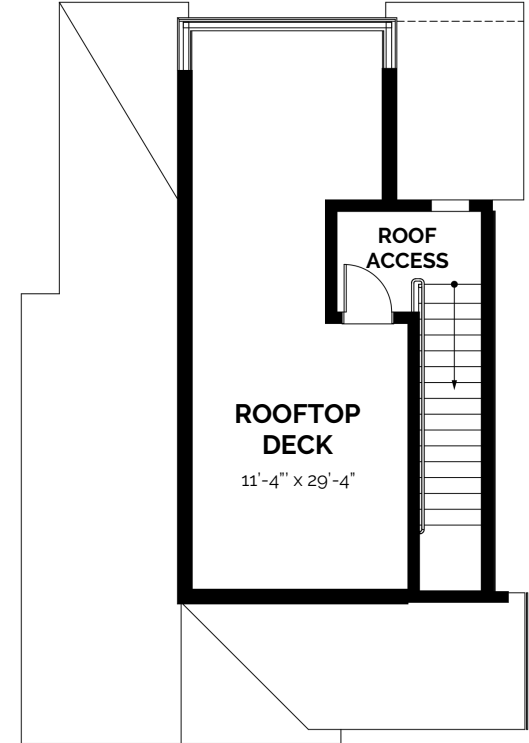

townhome

The Wynkoop

3 bed / 2.5 bath / 1,860 SF

BUILDING 2

Wynkoop Larimer Larimer Larimer Blake Wynkoop

Ground Floor

216 SF / 9' ceilings

Main Floor

757 SF / 9' ceilings

Upper Floor

844 SF / 8' ceilings

Roof Access

43 SF

Edgewater Crossing Sales - 720-441-5840