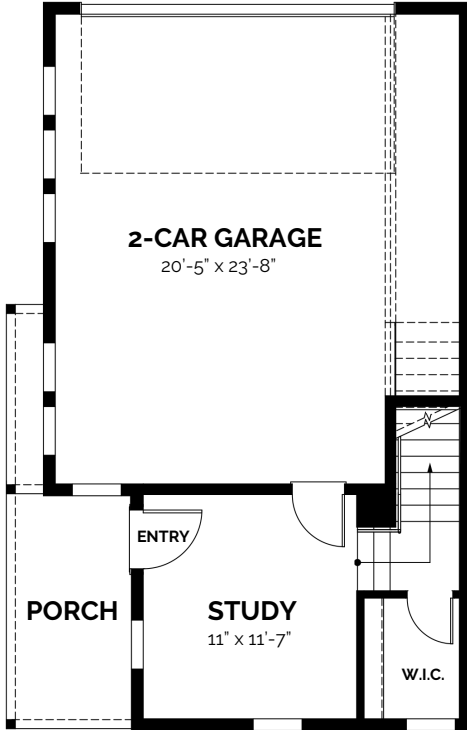

townhome

The Wynkoop

3 bed / 2.5 bath / 1,860 SF

BUILDING 2

Wynkoop Larimer Larimer Larimer Blake Wynkoop

Ground Floor

216 SF / 9' ceilings

Main Floor

757 SF / 9' ceilings

Upper Floor

844 SF / 8' ceilings

Roof Access

43 SF

Edgewater Crossing Sales - 720-441-5840