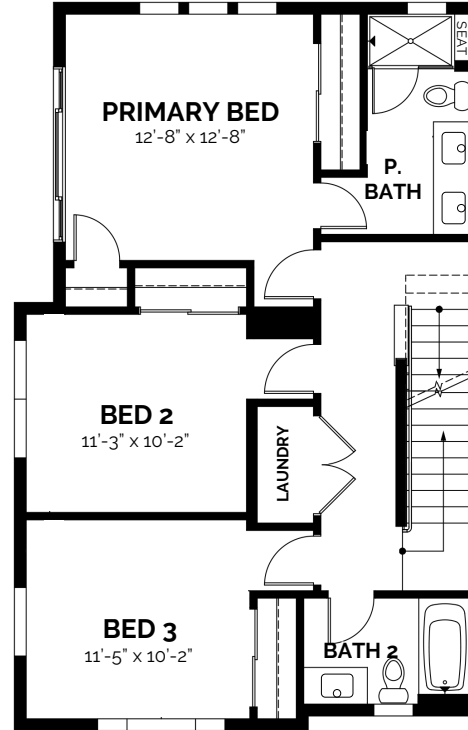

townhome

The Wynkoop

3 bed / 2.5 bath / 1,860 SF

BUILDING 2

Wynkoop Larimer Larimer Larimer Blake Wynkoop

Ground Floor

216 SF / 9' ceilings

Main Floor

757 SF / 9' ceilings

Upper Floor

844 SF / 8' ceilings

Roof Access

43 SF

Edgewater Crossing Sales - 720-441-5840