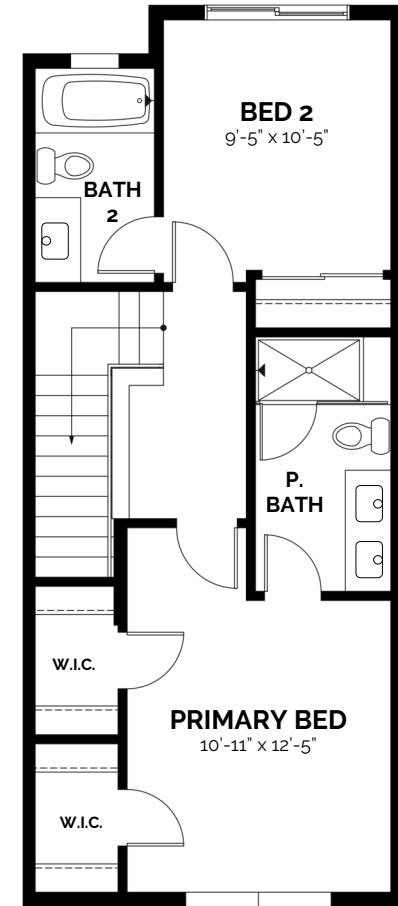

townhome  
**The Blake**  
 2 bed / 2.5 bath / 1,250 SF

**BLVDWAY**  
 COMMUNITIES

**BUILDING 2**

Wynkoop | Larimer | Larimer | Larimer | **Blake** | Wynkoop

**Ground Floor**  
171 SF | 9' ceilings

**Main Floor**  
498 SF | 9' ceilings

**Upper Floor**  
581 SF | 8' ceilings

**Edgewater Crossing Sales - 720-441-5840**