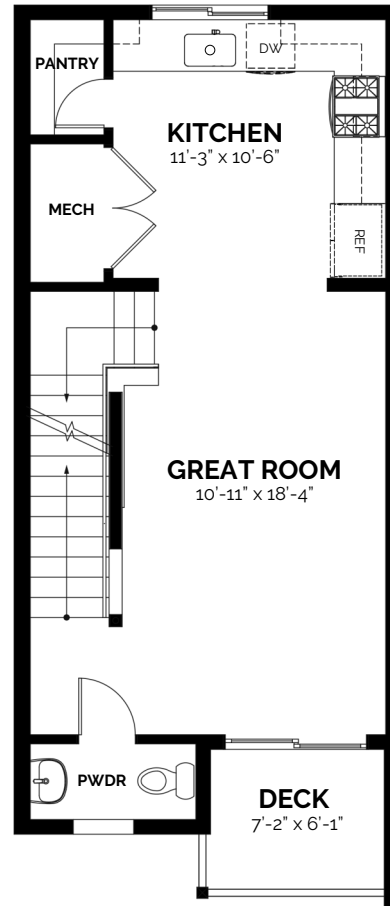

townhome  
**The Blake**  
 2 bed / 2.5 bath / 1,250 SF

**BLVDWAY**  
 COMMUNITIES

**BUILDING 2**

Wynkoop | Larimer | Larimer | Larimer | **Blake** | Wynkoop

**Ground Floor**  
171 SF | 9' ceilings

**Main Floor**  
498 SF | 9' ceilings

**Upper Floor**  
581 SF | 8' ceilings

**Edgewater Crossing Sales - 720-441-5840**