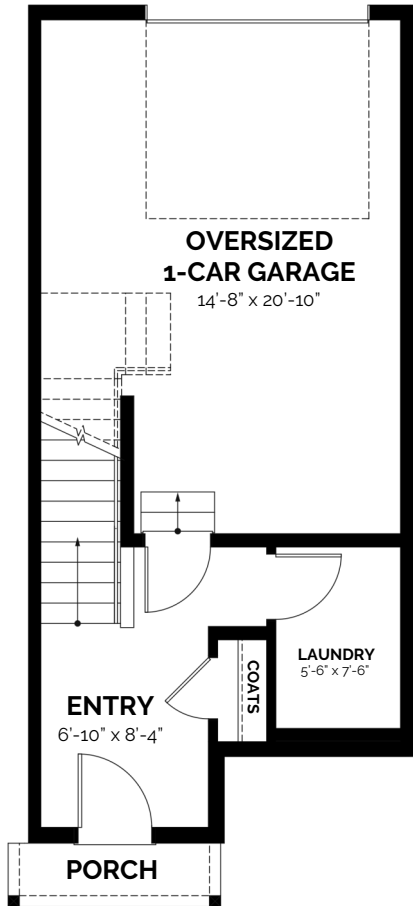

townhome  
**The Blake**  
 2 bed / 2.5 bath / 1,250 SF

**BLVDWAY**  
 COMMUNITIES

**BUILDING 2**

Wynkoop | Larimer | Larimer | Larimer | **Blake** | Wynkoop

**Ground Floor**  
171 SF | 9' ceilings

**Main Floor**  
498 SF | 9' ceilings

**Upper Floor**  
581 SF | 8' ceilings

**Edgewater Crossing Sales - 720-441-5840**