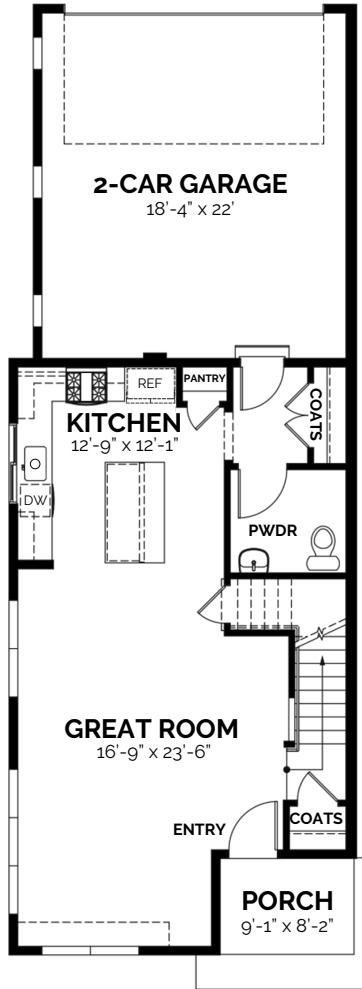

townhome

The Glenarm

3 bed / 2.5 bath / 1,806 SF

BUILDING 3

Main Floor
739 SF / 9' ceilings

Upper Floor
1,066 SF / 9' ceilings

Edgewater Crossing Sales -720-441-5840