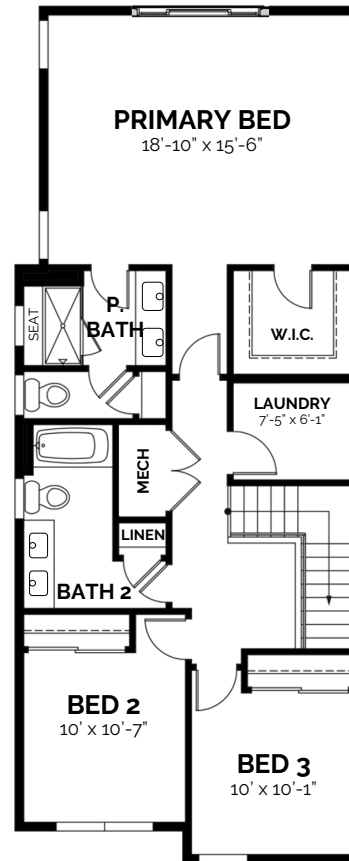

townhome

The Glenarm

3 bed / 2.5 bath / 1,806 SF

BUILDING 3

Main Floor
739 SF / 9' ceilings

Upper Floor
1,066 SF / 9' ceilings

Edgewater Crossing Sales -720-441-5840