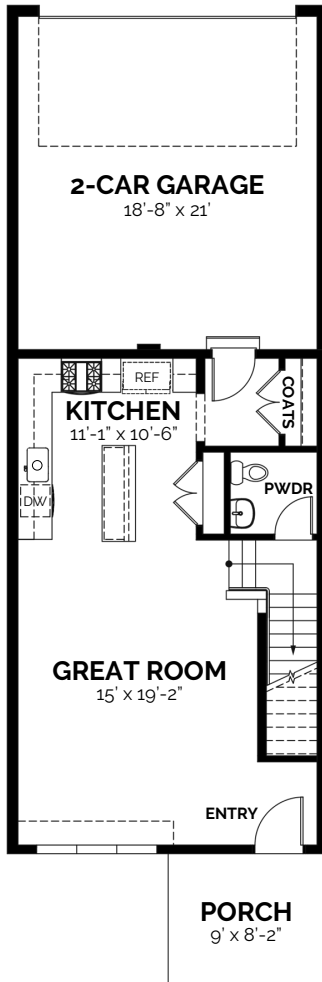

townhome
The Market
 2 bed / 2.5 bath / 1,623 SF

Main Floor
 619 SF / 9' ceilings

Upper Floor
 1,004 SF / 9' ceilings

Edgewater Crossing Sales - 720-441-5840