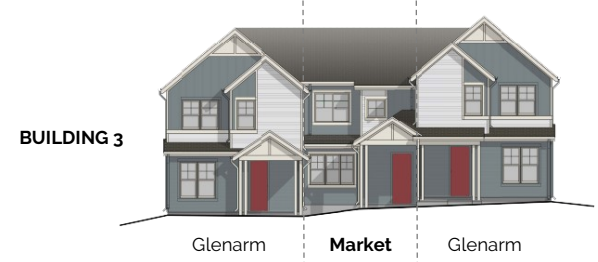

townhome
The Market
 2 bed / 2.5 bath / 1,623 SF

Main Floor
 619 SF / 9' ceilings

Upper Floor
 1,004 SF / 9' ceilings

Edgewater Crossing Sales - 720-441-5840