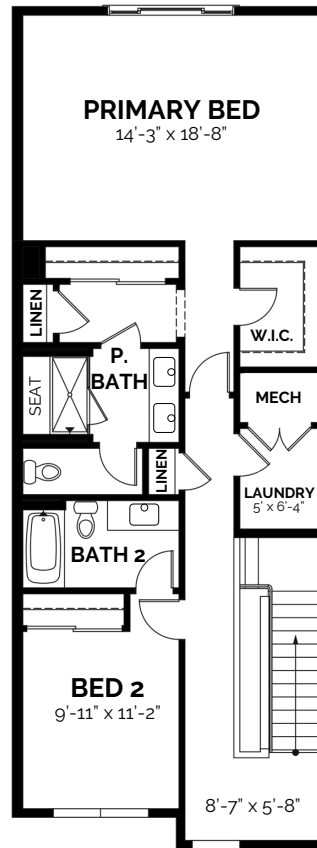

townhome
The Market
 2 bed / 2.5 bath / 1,623 SF

Main Floor
 619 SF / 9' ceilings

Upper Floor
 1,004 SF / 9' ceilings

Edgewater Crossing Sales - 720-441-5840