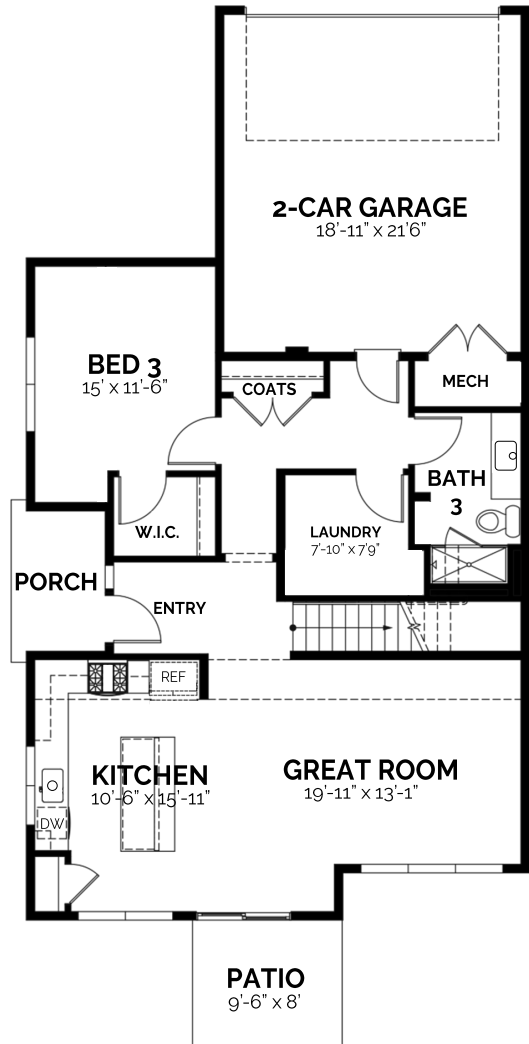

townhome

The Clayton

3 bed / 3 bath / 1,837 SF

BLVDWAY
COMMUNITIES

BUILDING 4

Main Floor

1,115 SF | 9' ceilings

Upper Floor

722 SF | 9' ceilings

Edgewater Crossing Sales - 720-441-5840