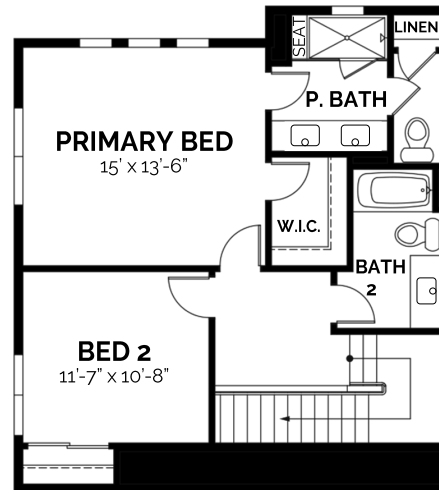

townhome

The Clayton

3 bed / 3 bath / 1,837 SF

BLVDWAY
COMMUNITIES

BUILDING 4

Main Floor

1,115 SF | 9' ceilings

Upper Floor

722 SF | 9' ceilings

Edgewater Crossing Sales - 720-441-5840