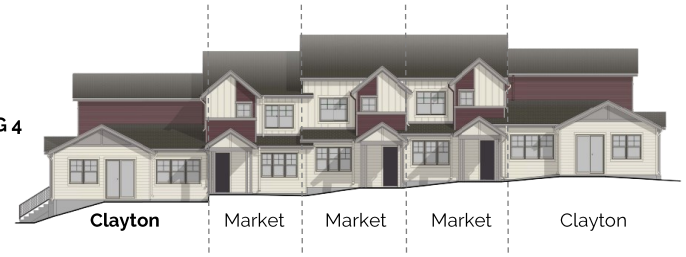

townhome

The Clayton

3 bed / 3 bath / 1,837 SF

BLVDWAY
COMMUNITIES

BUILDING 4

Main Floor

1,115 SF | 9' ceilings

Upper Floor

722 SF | 9' ceilings

Edgewater Crossing Sales - 720-441-5840