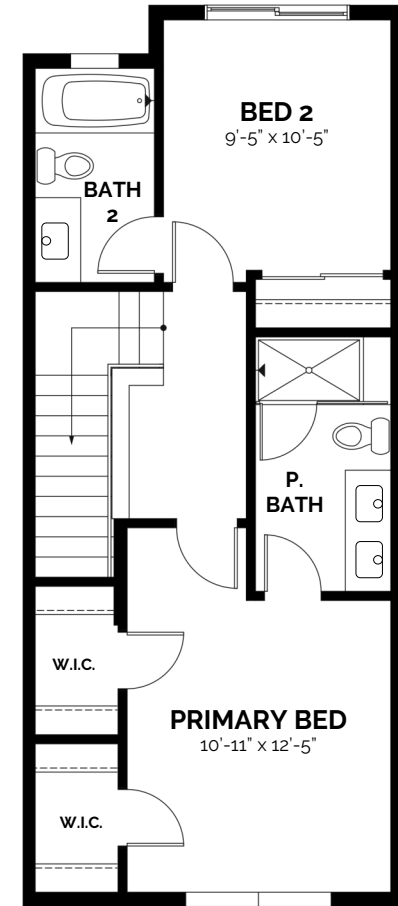

townhome
The Blake
 2 bed / 2.5 bath / 1,250 SF

BLVDWAY
 COMMUNITIES

BUILDING 2

Wynkoop | Larimer | Larimer | Larimer | **Blake** | Wynkoop

Ground Floor
171 SF | 9' ceilings

Main Floor
498 SF | 8' to 9' ceilings

Upper Floor
581 SF | 8' ceilings

Edgewater Crossing Sales - 720-441-5840