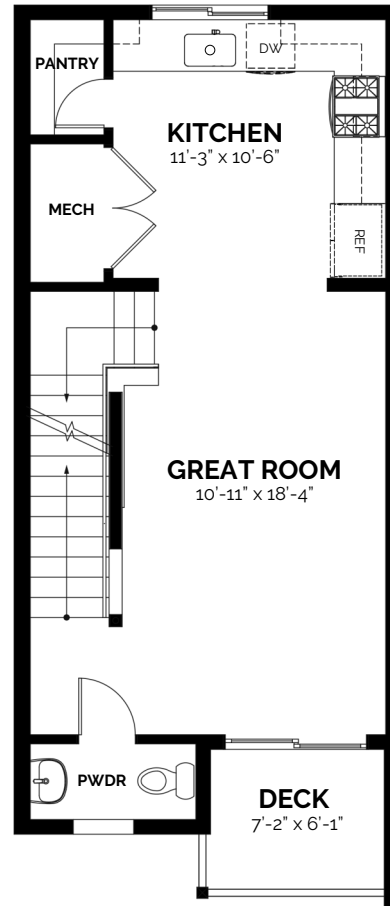

townhome
The Blake
 2 bed / 2.5 bath / 1,250 SF

BLVDWAY
 COMMUNITIES

BUILDING 2

Wynkoop | Larimer | Larimer | Larimer | **Blake** | Wynkoop

Ground Floor
171 SF | 9' ceilings

Main Floor
498 SF | 8' to 9' ceilings

Upper Floor
581 SF | 8' ceilings

Edgewater Crossing Sales - 720-441-5840