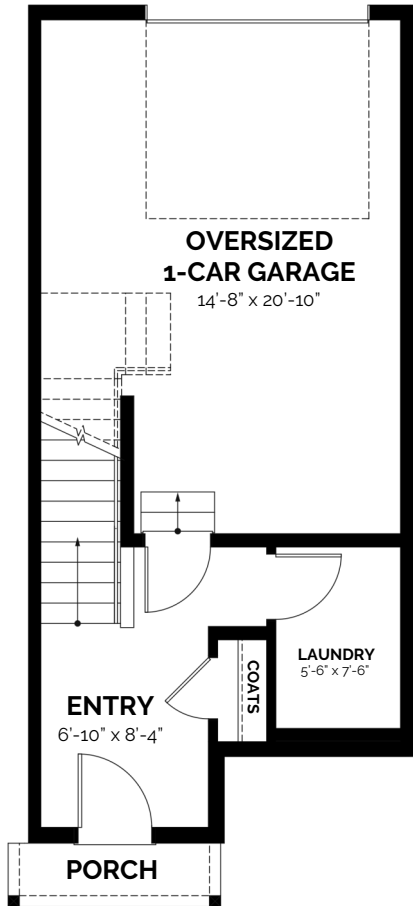

townhome
The Blake
 2 bed / 2.5 bath / 1,250 SF

BLVDWAY
 COMMUNITIES

BUILDING 2

Wynkoop | Larimer | Larimer | Larimer | **Blake** | Wynkoop

Ground Floor
171 SF | 9' ceilings

Main Floor
498 SF | 8' to 9' ceilings

Upper Floor
581 SF | 8' ceilings

Edgewater Crossing Sales - 720-441-5840