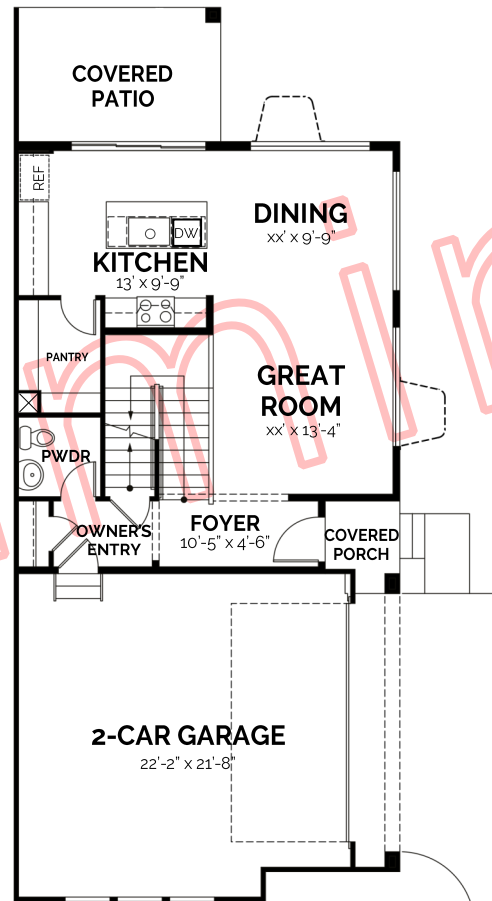

paired home

The Chestnut

2 bed + loft / 2.5 bath / 1,492 SF

Right Elevation

Wazee

Chestnut

Basement

site specific
666 SF | 8'-9" ceilings

Main Floor

725 SF | 9' ceilings

Upper Floor

767 SF | 8' ceilings

Kingston Court Sales - 720-441-5840