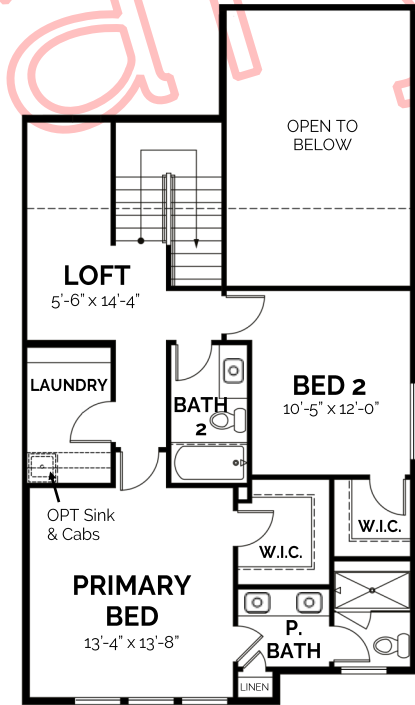

paired home

The Chestnut

2 bed + loft / 2.5 bath / 1,492 SF

Right Elevation

Wazee

Chestnut

Basement

site specific
666 SF | 8'-9" ceilings

Main Floor

725 SF | 9' ceilings

Upper Floor

767 SF | 8' ceilings

Kingston Court Sales - 720-441-5840