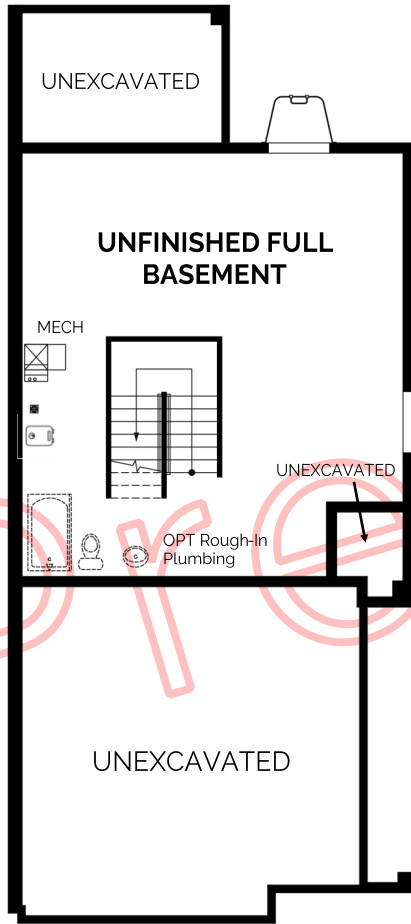

paired home

The Chestnut

2 bed + loft / 2.5 bath / 1,492 SF

Right Elevation

Wazee

Chestnut

Basement

site specific
666 SF | 8'-9" ceilings

Main Floor

725 SF | 9' ceilings

Upper Floor

767 SF | 8' ceilings

Kingston Court Sales - 720-441-5840