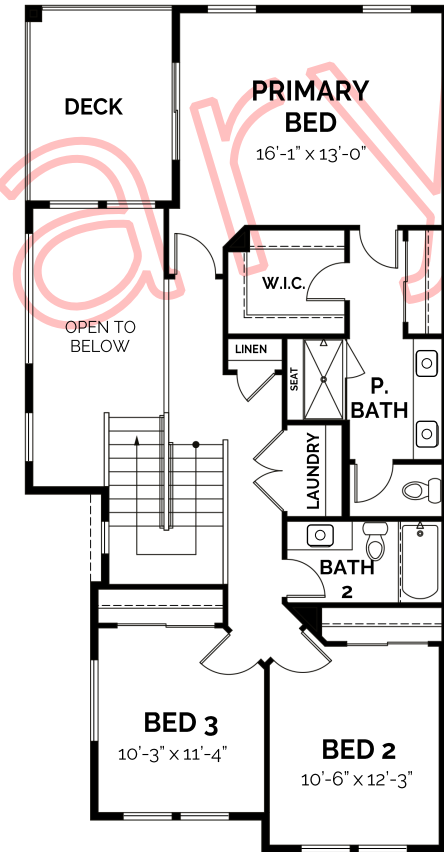

paired home
The Platte
 3 bed / 2.5 bath / 1,848 SF

BLVDWAY
 COMMUNITIES

Left Elevation

Platte

Walnut

Basement

site specific
 731 SF | 8'-9" ceilings

Main Floor

794 SF | 9' ceilings

Upper Floor

1054 SF | 8' ceilings