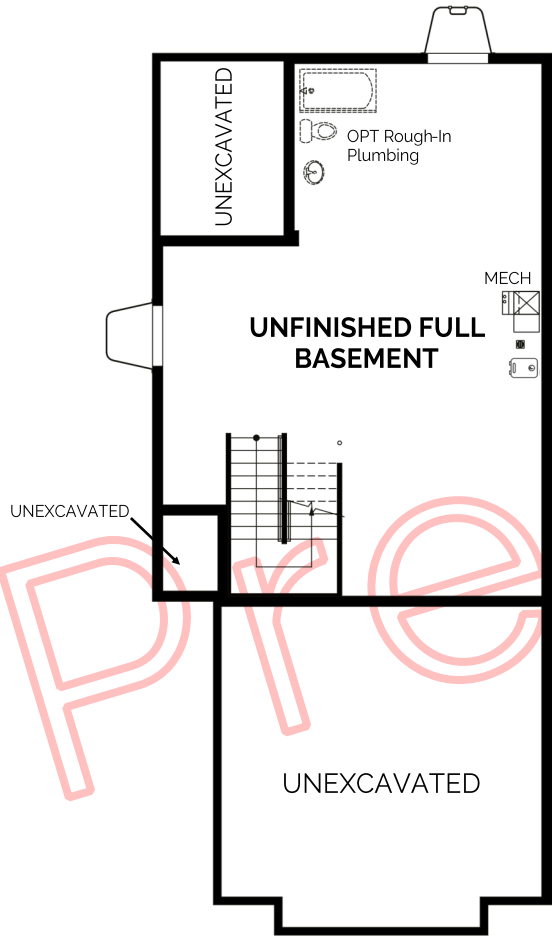

paired home
The Platte
 3 bed / 2.5 bath / 1,848 SF

BLVDWAY
 COMMUNITIES

Left Elevation

Platte

Walnut

Basement

site specific
 731 SF | 8'-9" ceilings

Main Floor

794 SF | 9' ceilings

Upper Floor

1054 SF | 8' ceilings