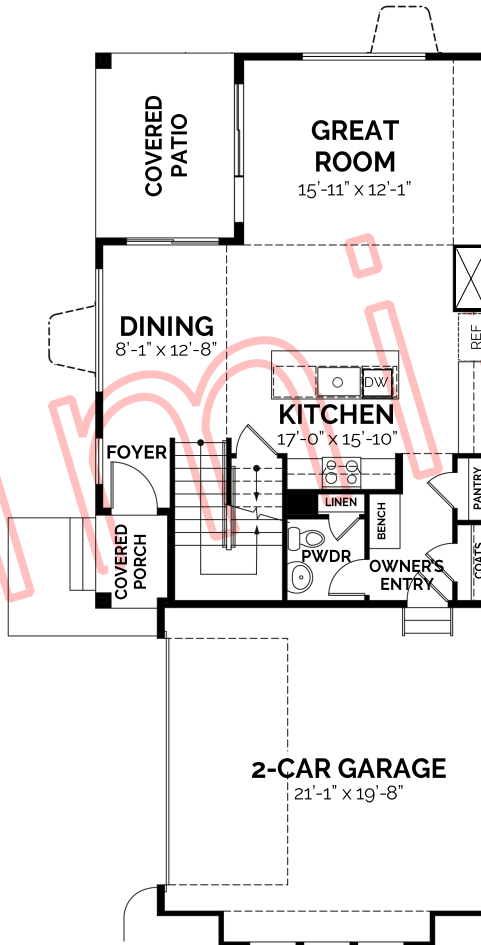

paired home
The Platte
 3 bed / 2.5 bath / 1,848 SF

BLVDWAY
 COMMUNITIES

Left Elevation

Platte

Walnut

Basement

site specific
 731 SF | 8'-9" ceilings

Main Floor

794 SF | 9' ceilings

Upper Floor

1054 SF | 8' ceilings