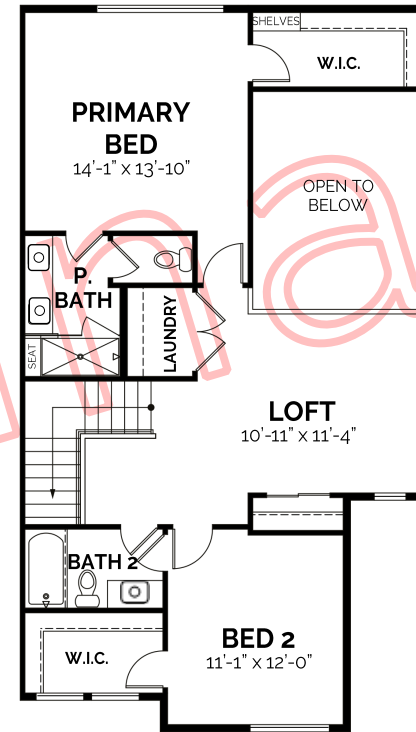

paired home
The Walnut

3 bed + loft / 3 bath / 1,882 SF

Right Elevation

Platte

Walnut

Basement

site specific
782 SF | 8'-9" ceilings

Main Floor

834 SF | 9' ceilings

Upper Floor

1048 SF | 8' ceilings

Optional 4th Bedroom