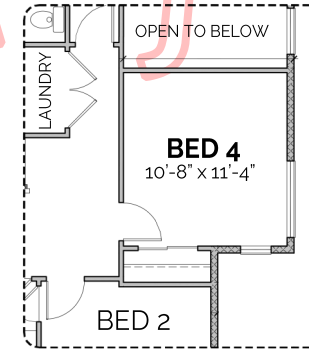

paired home
The Walnut

3 bed + loft / 3 bath / 1,882 SF

Right Elevation

Platte

Walnut

Basement

site specific
782 SF | 8'-9" ceilings

Main Floor

834 SF | 9' ceilings

Upper Floor

1048 SF | 8' ceilings

Optional 4th Bedroom