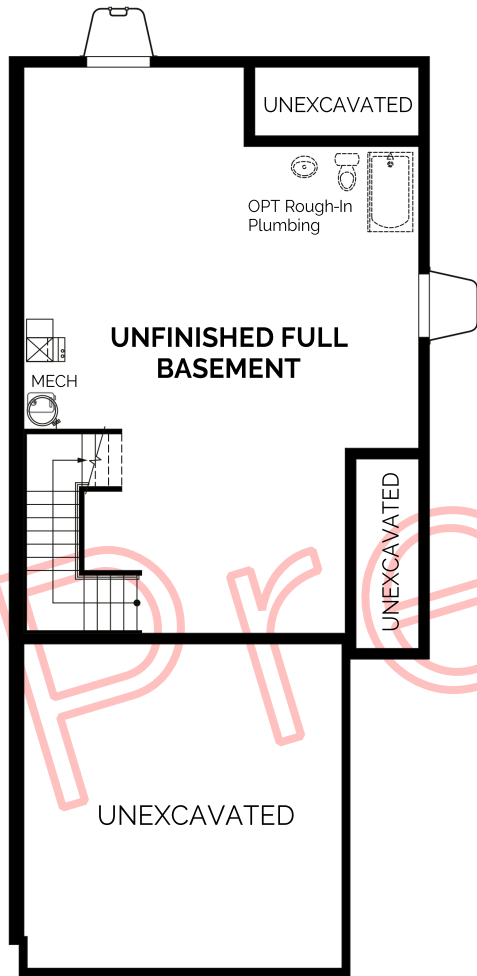

paired home
The Walnut

3 bed + loft / 3 bath / 1,882 SF

Right Elevation

Platte

Walnut

Basement

site specific
782 SF | 8'-9" ceilings

Main Floor

834 SF | 9' ceilings

Upper Floor

1048 SF | 8' ceilings

Optional 4th Bedroom