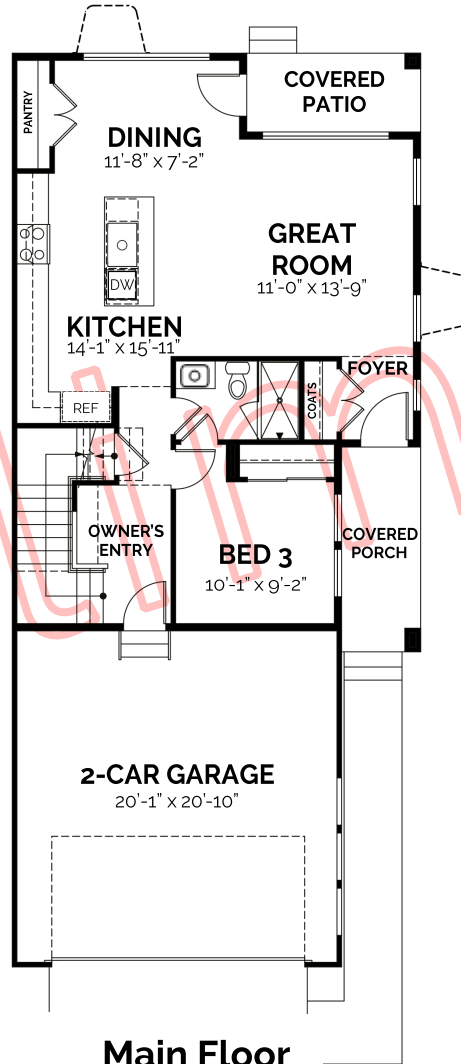

paired home
The Walnut

3 bed + loft / 3 bath / 1,882 SF

Right Elevation

Platte

Walnut

Basement

site specific
782 SF | 8'-9" ceilings

Main Floor

834 SF | 9' ceilings

Upper Floor

1048 SF | 8' ceilings

Optional 4th Bedroom