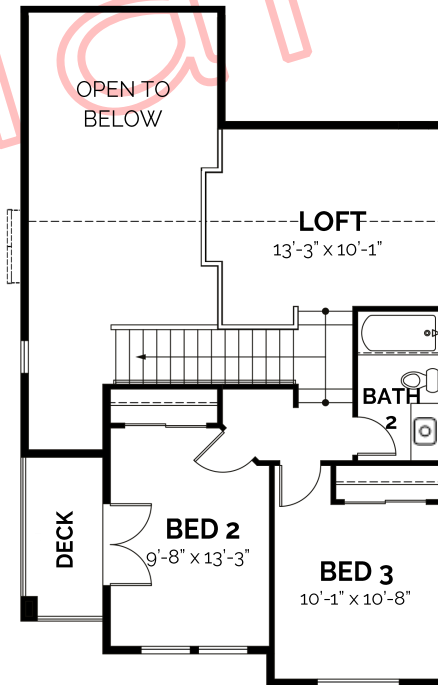

### The Wazee

3 bed + loft / 2.5 bath / 1,518 SF

### Basement

site specific

910 SF | 8'-9" ceilings

### Main Floor

960 SF | 9' ceilings

### Upper Floor

558 SF | 8' ceilings