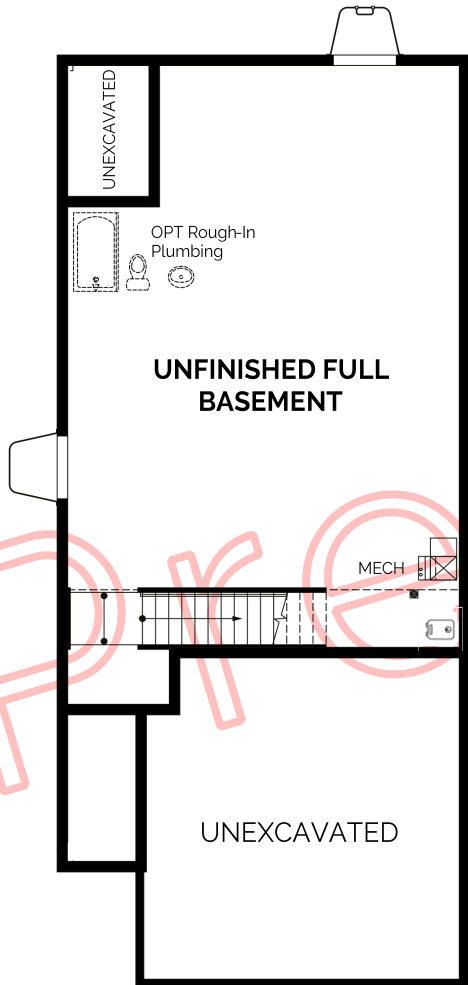

### The Wazee

3 bed + loft / 2.5 bath / 1,518 SF

### Basement

site specific

910 SF | 8'-9" ceilings

### Main Floor

960 SF | 9' ceilings