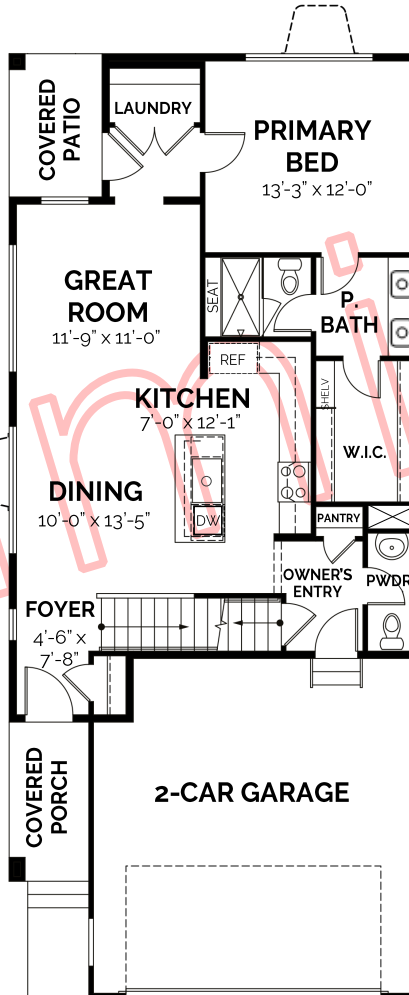

### The Wazee

3 bed + loft / 2.5 bath / 1,518 SF

### BLVDWAY

COMMUNITIES

Left Elevation

Wazee

Chestnut

### Basement

site specific

910 SF | 8'-9" ceilings

### Main Floor

960 SF | 9' ceilings